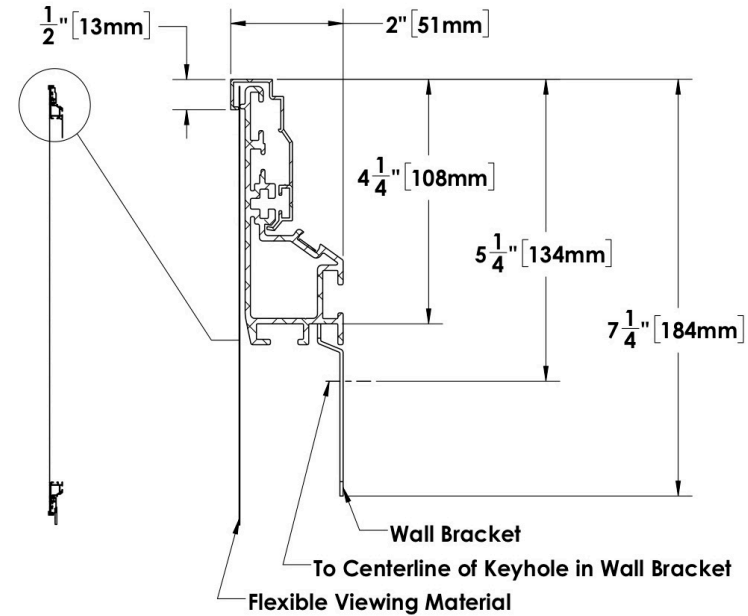

Base Model-Options: ZET133PW-L-BKNA-SU-NA

Aspect Ratio: 16:9

Material: Pure White 1.3

Retail: \$2,393.00

x _____

Acceptance Signature

Date

Quote good for 60 days from 7-7-2021. Shipping not included in quoted price. All Motorized screen sales are final. Returns or exchanges will not be accepted.

Measurements			Shipping Dims		Options
Diagonal	A	133.0000"	Ship Length	123"	Bezel Color: Black
Width	B	115.9375"	Ship Width	13"	Assembly Option: Un-assembled
Height	C	65.1875"	Ship Height	13"	Number of Mounting Brackets: 2
Total Width	D	117.1250"	Ship Weight	83 lbs.	Mount Style: Wall
Max Height	E	66.3750"			Crate: No
					LED Backlighting: IR Backlight