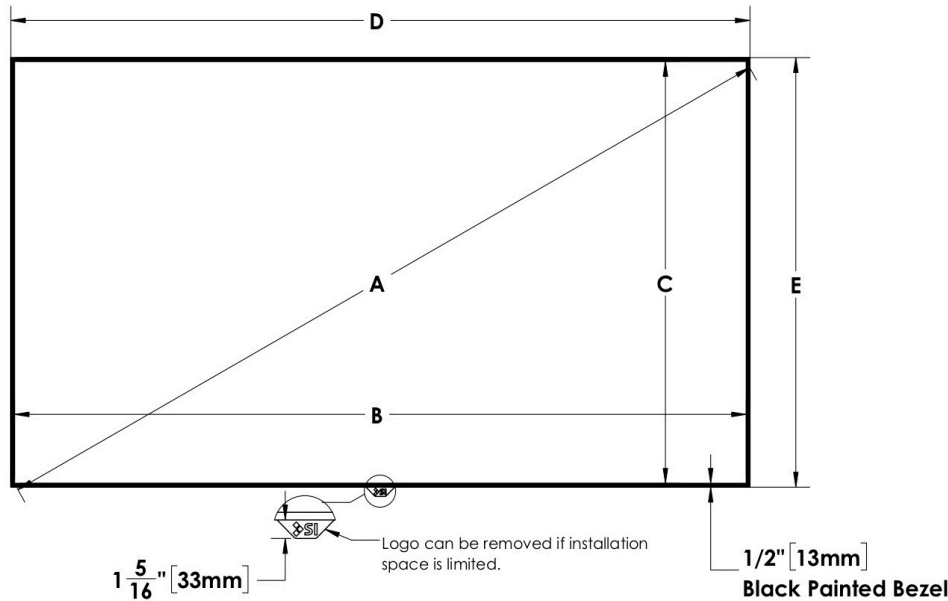

Base Model-Options: ZET133PW-L-BKNA-SU-NA

Aspect Ratio: 16:9

Material: Pure White 1.3

Retail: \$2,393.00

x _____

Acceptance Signature

Date

Quote good for 60 days from 7-7-2021. Shipping not included in quoted price. All Motorized screen sales are final. Returns or exchanges will not be accepted.

Measurements			Shipping Dims		Options
Diagonal	A	133.0000"	Ship Length	123"	Bezel Color: Black
Width	B	115.9375"	Ship Width	13"	Assembly Option: Un-assembled
Height	C	65.1875"	Ship Height	13"	Number of Mounting Brackets: 2
Total Width	D	117.1250"	Ship Weight	83 lbs.	Mount Style: Wall
Max Height	E	66.3750"			Crate: No
					LED Backlighting: IR Backlight