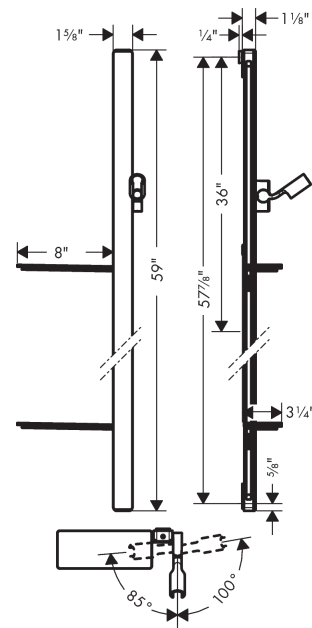

Unica
Wallbar Raindance E, 60"
 Finishes : **chrome** Part no. : **27645000**

Description

Features

- Consists of: Wallbar, Handshower hose, Slider, Soap dishes
- made of safety glass
- Flat aluminum profile with mirrored safety glass finish
- Angle-adjustable holder pivots left and right, slides easily and locks in place

Item details

List Price \$ 409.00

Compliance

Product image

Scale drawing

Unica
 Wallbar Raindance E, 60"
 Finishes : chrome Part no. : 27645000

Exploded drawing

Year of production: >10/17

Unica
Wallbar Raindance E, 60"
 Finishes : **chrome** Part no. : **27645000**

Spare parts list

Year of production: >10/17

Pos.	Description	Part no.	Price	PU
1	mounting set	92841000	-	1
2	tile-matching-disk	93124000	-	1
3	cover	93101000	-	1
4	support element	93673000	-	1
5	shelf	26511000	-	1
6	support, assy	93100000	-	1
7	shower hose Isiflex'B 1,60 m	28276000	-	1
8	seal	98058000	-	1