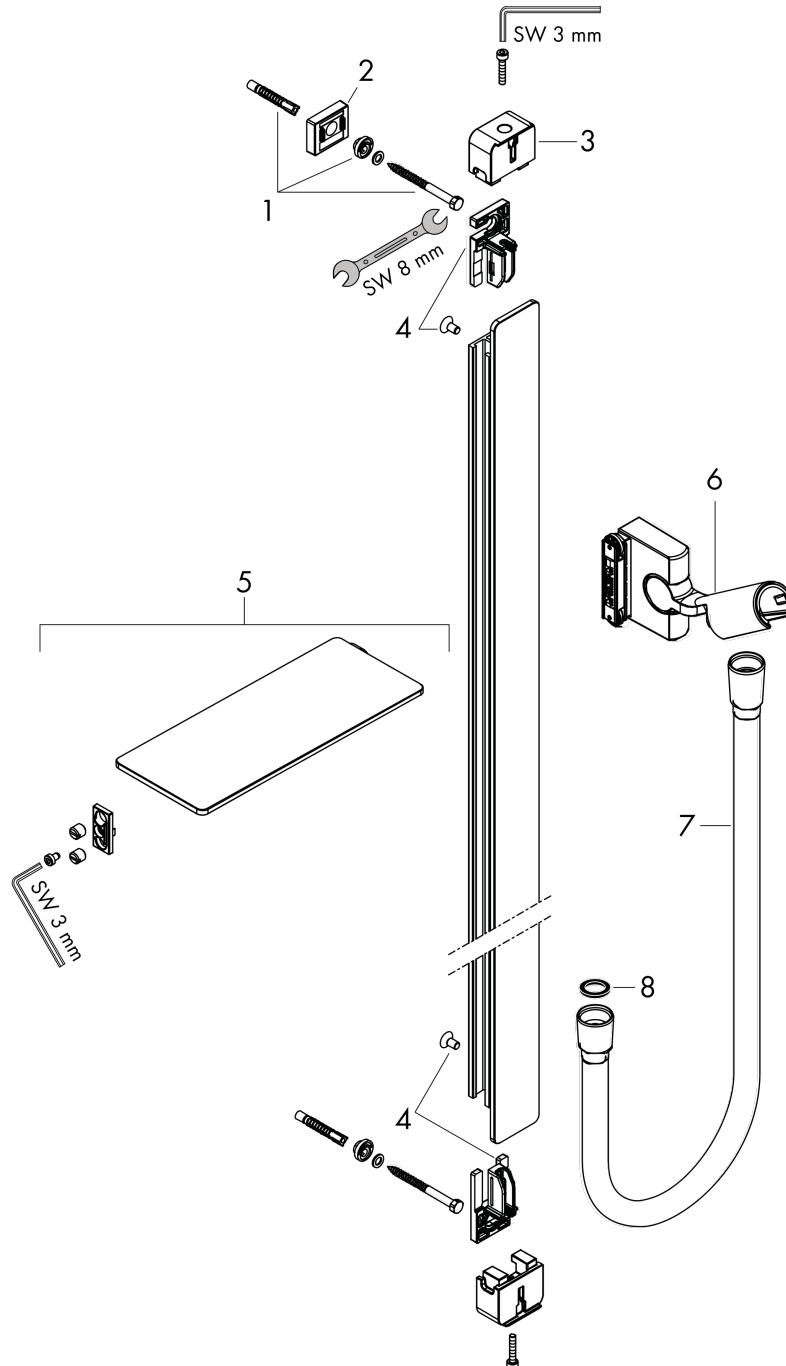

Unica
Wallbar Raindance E, 60"
 Finishes : **chrome** Part no. : **27645000**

Description

Features

- Consists of: Wallbar, Handshower hose, Slider, Soap dishes
- made of safety glass
- Flat aluminum profile with mirrored safety glass finish
- Angle-adjustable holder pivots left and right, slides easily and locks in place

Item details

List Price \$ 409.00

Compliance

Product image

Scale drawing

Unica
 Wallbar Raindance E, 60"
 Finishes : chrome Part no. : 27645000

Exploded drawing

Year of production: >10/17

Unica
Wallbar Raindance E, 60"
 Finishes : **chrome** Part no. : **27645000**

Spare parts list

Year of production: >10/17

Pos.	Description	Part no.	Price	PU
1	mounting set	92841000	-	1
2	tile-matching-disk	93124000	-	1
3	cover	93101000	-	1
4	support element	93673000	-	1
5	shelf	26511000	-	1
6	support, assy	93100000	-	1
7	shower hose Isiflex'B 1,60 m	28276000	-	1
8	seal	98058000	-	1