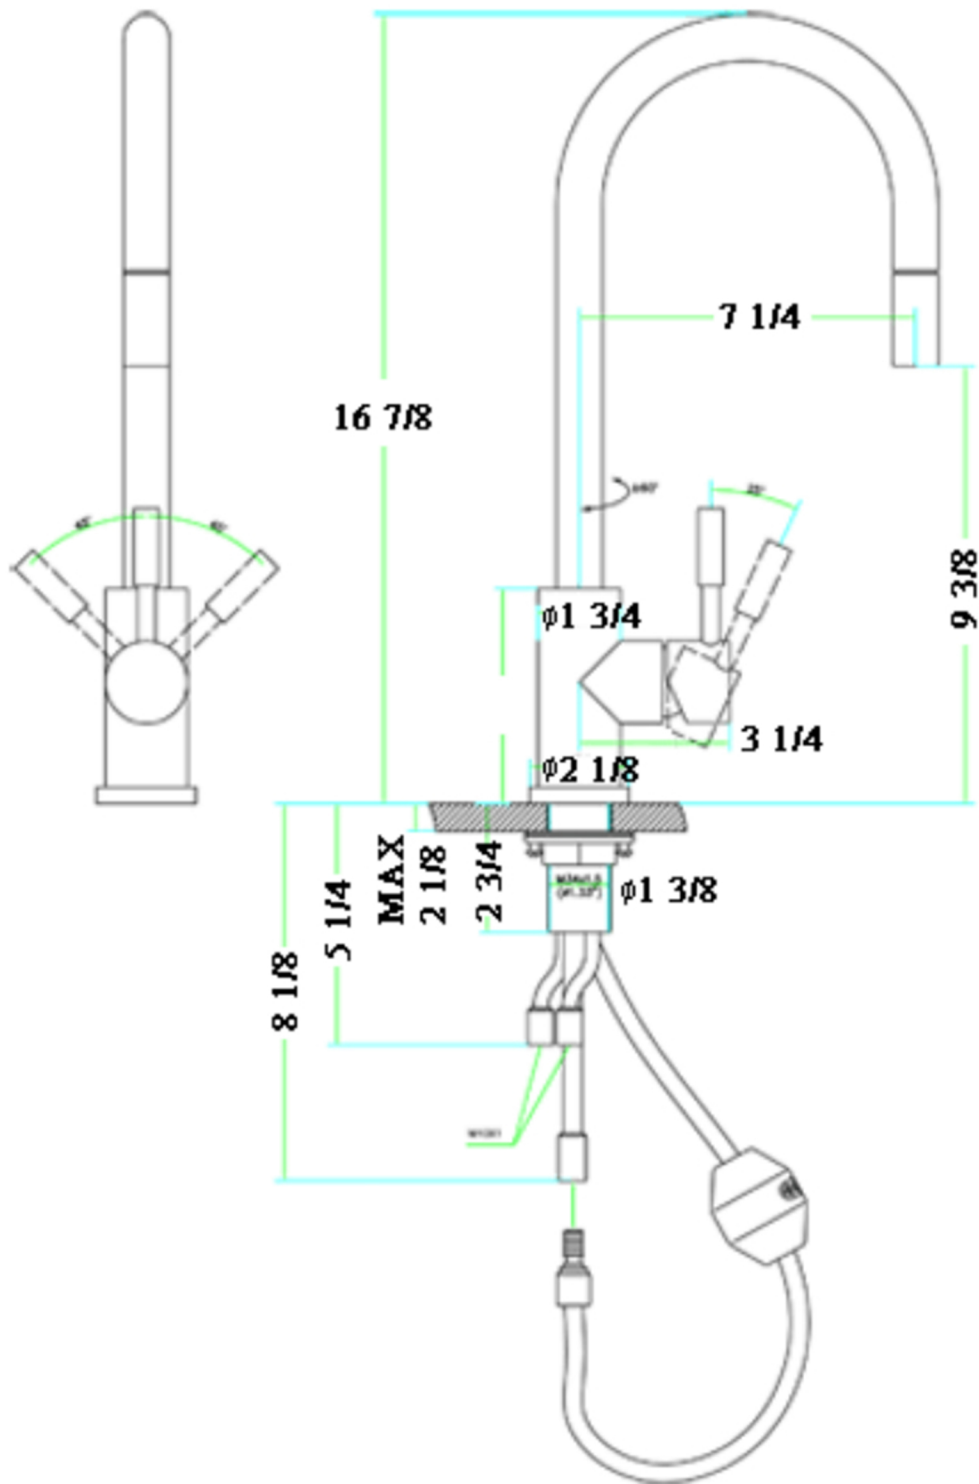

AB2028

Solid Single Hole Pull Down Kitchen Faucet

Note: All product dimensions are approximate and should be verified on site prior to installation.
Visit www.ALFIbrand.com for more information.