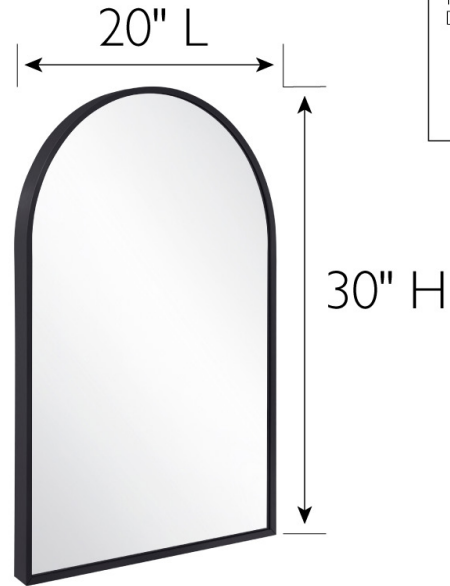

Maeve Metal Framed Wall Mirror 30" x 20"

Black

SPECIFICATIONS

MATERIAL CONSTRUCTION:	Glass	FACE FRAME MATERIAL:	Aluminum
ASSEMBLY REQUIRED:	No	SIDES MATERIAL:	Aluminum
TOOLS NEEDED FOR INSTALLATION:	Screws, Screwdriver	BOTTOM MATERIAL:	Aluminum
ASSEMBLED DIMENSIONS:	30" H x 20" L x 1.25" D	BACK PANEL MATERIAL:	MDF
WEIGHT:	10.34 lbs.	BACK BRACE MATERIAL:	N/A
NUMBER OF DOORS:	0	GLASS STYLE:	Flat Panel
DOOR MATERIAL:	N/A	LIGHTED:	No
NUMBER OF SHELVES:	N/A	POWER SOURCE:	N/A
ADJUSTABLE SHELVES:	N/A	MOUNTING HARDWARE INCLUDED:	Yes
SHELF MAX WEIGHT CAPACITY:	N/A	MOUNTING TYPE:	Wall Mount
SHELF WIDTH:	N/A	QTY OF LAMPS:	N/A
SHELF THICKNESS:	N/A		
SHELF MATERIAL:	N/A		