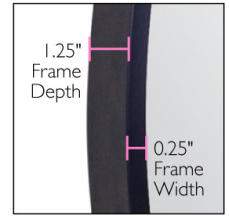

Maeve Metal Framed Wall Mirror 30" x 20"

Black

SPECIFICATIONS

MATERIAL CONSTRUCTION:	Glass	FACE FRAME MATERIAL:	Aluminum
ASSEMBLY REQUIRED:	No	SIDES MATERIAL:	Aluminum
TOOLS NEEDED FOR INSTALLATION:	Screws, Screwdriver	BOTTOM MATERIAL:	Aluminum
ASSEMBLED DIMENSIONS:	30" H x 20" L x 1.25" D	BACK PANEL MATERIAL:	MDF
WEIGHT:	10.34 lbs.	BACK BRACE MATERIAL:	N/A
NUMBER OF DOORS:	0	GLASS STYLE:	Flat Panel
DOOR MATERIAL:	N/A	LIGHTED:	No
NUMBER OF SHELVES:	N/A	POWER SOURCE:	N/A
ADJUSTABLE SHELVES:	N/A	MOUNTING HARDWARE INCLUDED:	Yes
SHELF MAX WEIGHT CAPACITY:	N/A	MOUNTING TYPE:	Wall Mount
SHELF WIDTH:	N/A	QTY OF LAMPS:	N/A
SHELF THICKNESS:	N/A		
SHELF MATERIAL:	N/A		