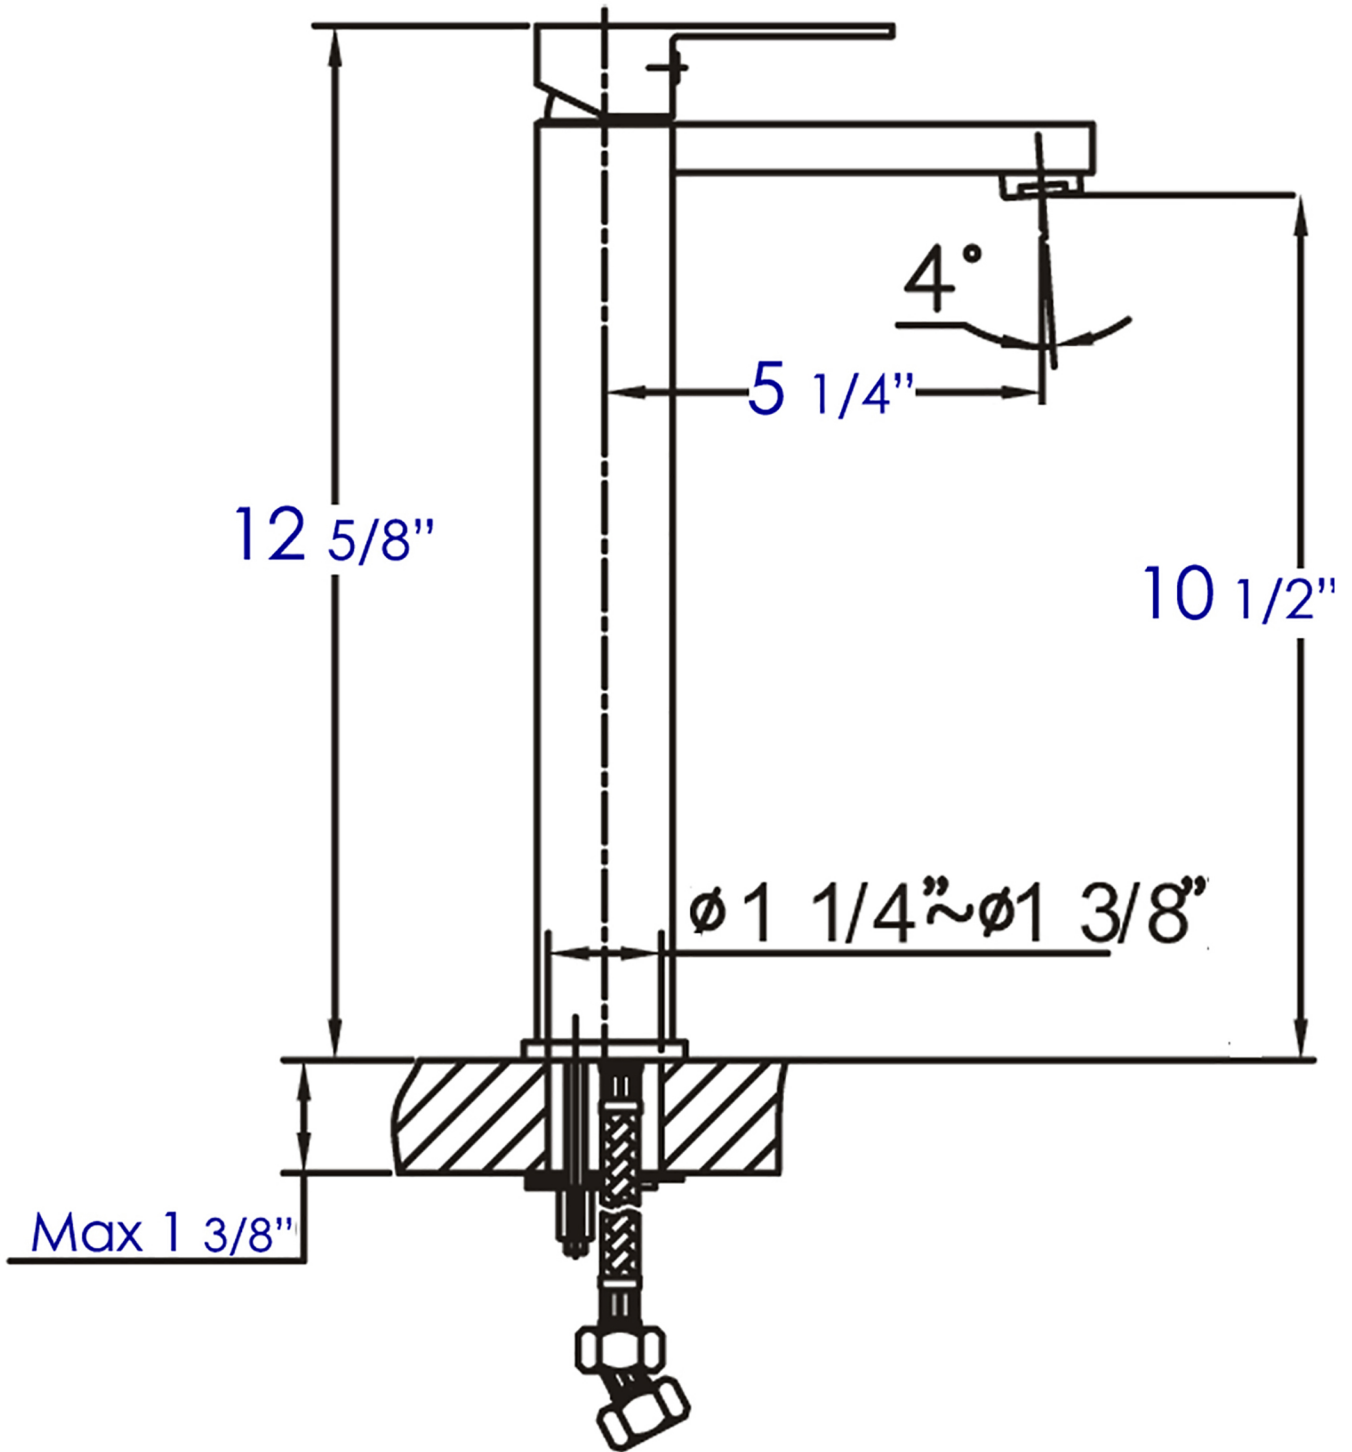

AB1129

Tall Square Single Lever Bathroom Faucet

Note: All product dimensions are approximate and should be verified on site prior to installation.
Visit www.ALFIbrand.com for more information.