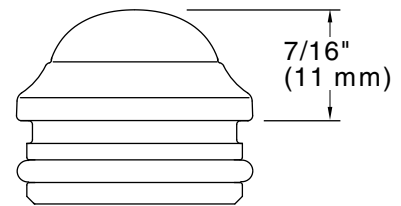

Technical Information

All product dimensions are nominal.

Handshower:

Rated maximum flow: 0 gal/min (0 l/min)

Notes

Install this product according to the installation guide.