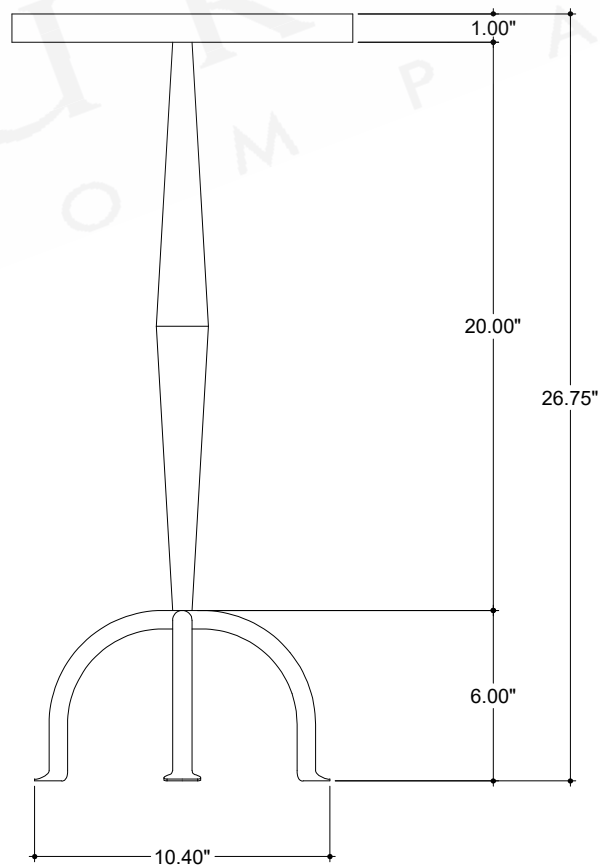

ITEM: 4000-0210

Overall Dimensions

Diameter: 11.75"

Height: 26.75"

TOP VIEW

FRONT VIEW