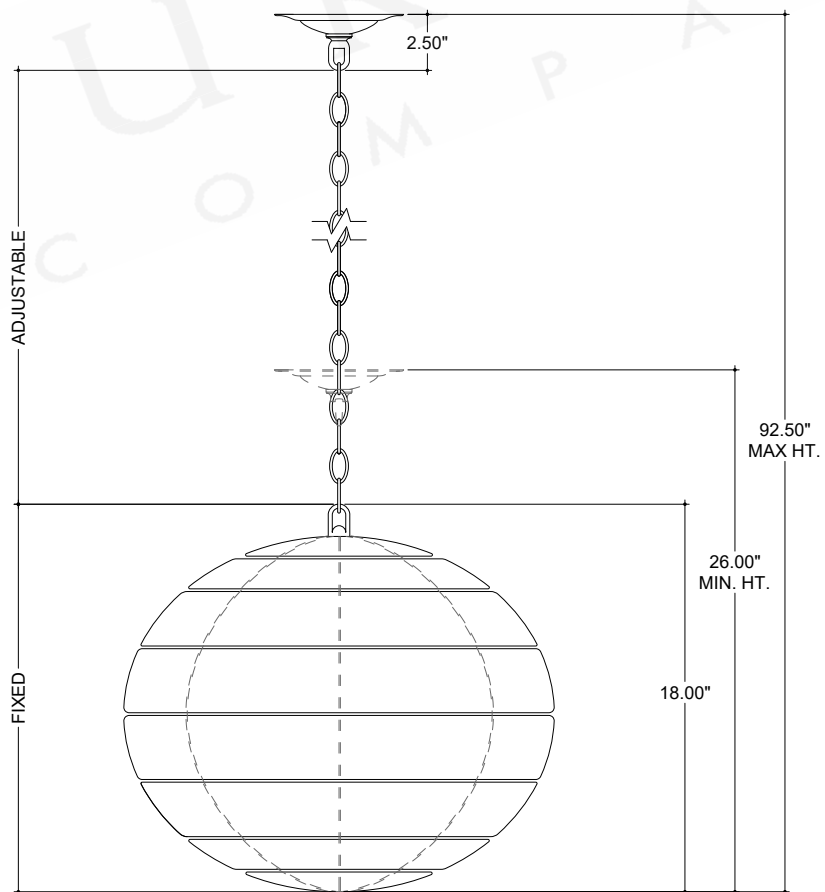

ITEM: 9000-1237

Overall Dimensions

Height: 18"

Diameter: 20"

CANOPY DETAIL

TOP VIEW

FRONT VIEW