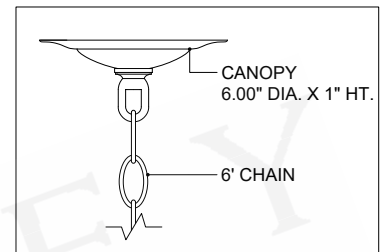

ITEM: 9000-1237

Overall Dimensions

Height: 18"

Diameter: 20"

CANOPY DETAIL

TOP VIEW

FRONT VIEW