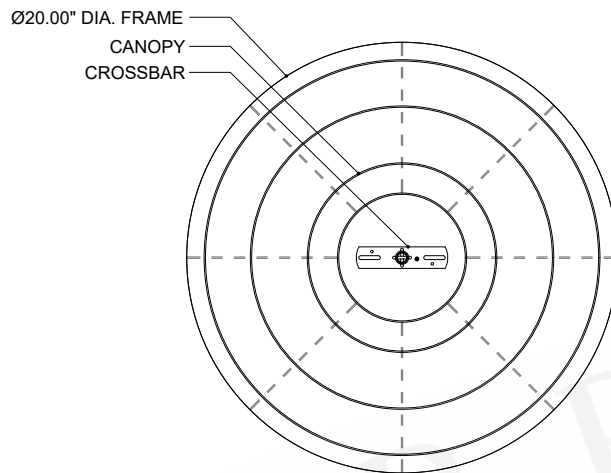

ITEM: 9000-1237

Overall Dimensions

Height: 18"

Diameter: 20"

CANOPY DETAIL

TOP VIEW

FRONT VIEW