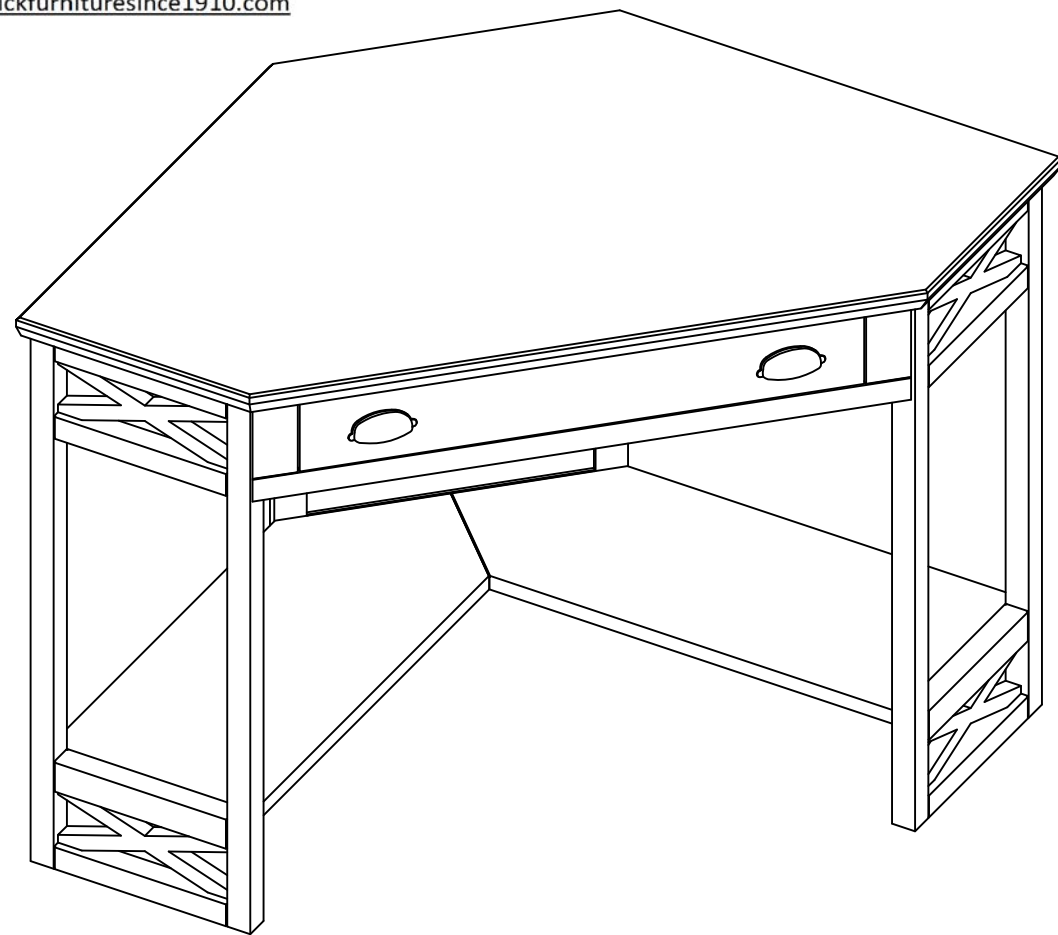

ITEM# 82431

Bin Pull Corner Computer Desk

Leick
Home
SINCE 1910

2219 S. 19th St.
Sheboygan, WI 53081
Ph: 920-451-4060
Fax: 920-451-4063
info@leickfurnituresince1910.com

Hardware List

	Item	Description	Qty
a		Bolt 1/4" * 1 1/4"	12PCS
b		Allen wrench	1PC
c		Flat Washer 1/4" * 16mm	12PCS
d		Lock Washer	12PCS

Parts List

Item	Description	Qty
A	Top Assembly	1PC
B	Shelf	1PC
C	Side Frame	2PCS
D	Back Frame	1PC

Assembly Instructions

step 1

Fasten (2) side frames and back frame with (6) bolts, flat washers and lock washers using the Allen wrench, Do not tighten yet.