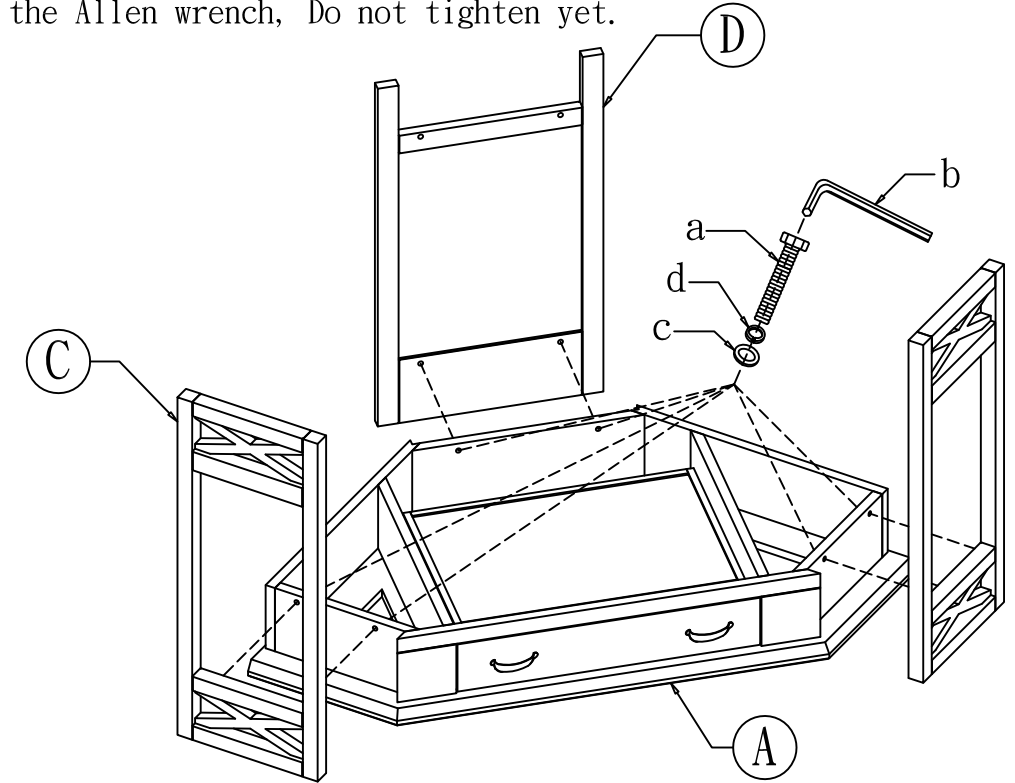

ITEM# 82431

Bin Pull Corner Computer Desk

Leick
Home
SINCE 1910

2219 S. 19th St.
Sheboygan, WI 53081
Ph: 920-451-4060
Fax: 920-451-4063
info@leickfurnituresince1910.com

Hardware List

	Item	Description	Qty
a		Bolt 1/4" * 1 1/4"	12PCS
b		Allen wrench	1PC
c		Flat Washer 1/4" * 16mm	12PCS
d		Lock Washer	12PCS

Parts List

Item	Description	Qty
A	Top Assembly	1PC
B	Shelf	1PC
C	Side Frame	2PCS
D	Back Frame	1PC

Assembly Instructions

step 1

Fasten (2) side frames and back frame with (6) bolts, flat washers and lock washers using the Allen wrench, Do not tighten yet.

step 2

Fasten the shelf to the side frames and the back frame with (6) bolts and flat washers and lock washers, tighten. Now tighten all bolts in step 1.