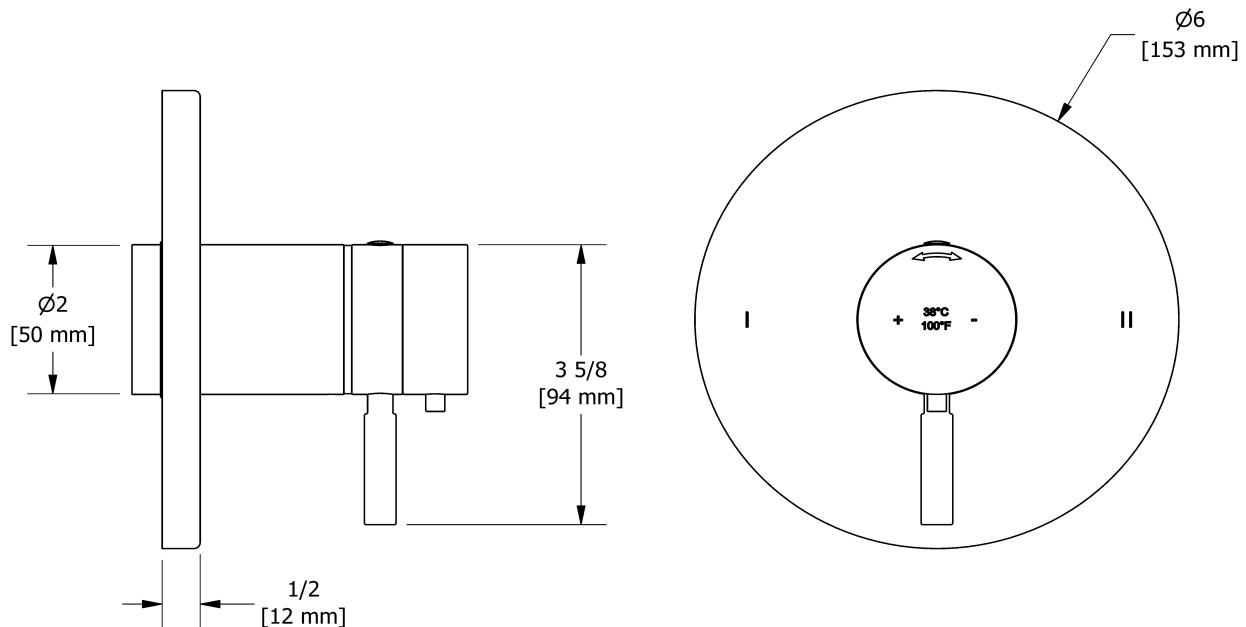

Certifications

- CSA B125.1
- ASME A112.18.1
- ASSE 1016
- Approbation CMR248
- ADA