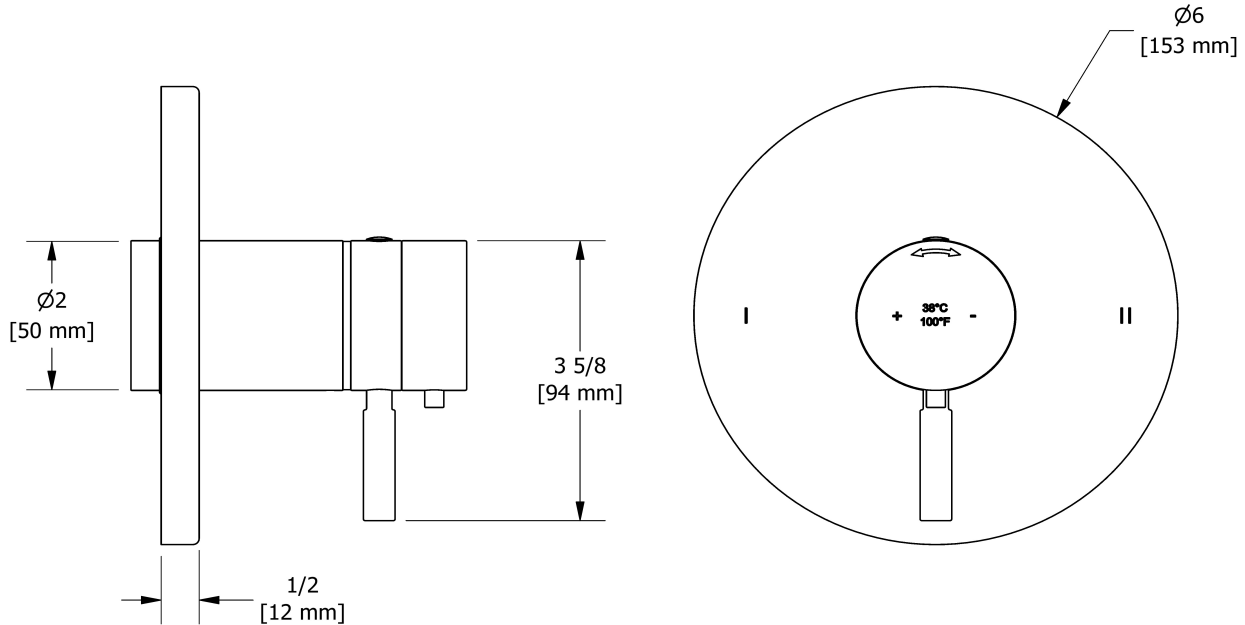

Sizes, models and finishes may differ from those presented.

Warranty

This **Riobel Inc.** product you have purchased carries a Limited Lifetime Warranty on the chrome, PVD finish, blacks and all working parts and is guaranteed from the initial purchase date against all manufacturing defects. All other finishes, including plastic components, are guaranteed for one year. All electric and/or electronic parts are covered by a 5-year limited warranty.

Customer Service

Ontario, West Canada : 888-287-5354 Quebec, Maritimes, United States : 866-473-8442