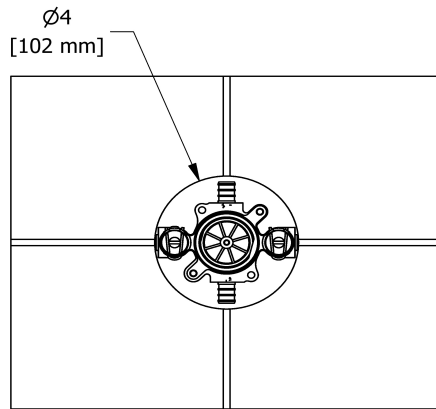

Sizes, models and finishes may differ from thoses presented.

Warranty

This **Riobel Inc.** product you have purchased carries a Limited Lifetime Warranty on the chrome, PVD finish, blacks and all working parts and is guaranteed from the initial purchase date against all manufacturing defects. All other finishes, including plastic components, are guaranteed for one year. All electric and/or electronic parts are covered by a 5-year limited warranty.

Customer Service

Ontario, West Canada : 888-287-5354 Quebec, Maritimes, United States : 866-473-8442