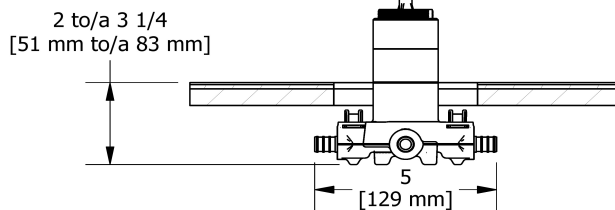

Sizes, models and finishes may differ from thoses presented.

Warranty

This **Riobel Inc.** product you have purchased carries a Limited Lifetime Warranty on the chrome, PVD finish, blacks and all working parts and is guaranteed from the initial purchase date against all manufacturing defects. All other finishes, including plastic components, are guaranteed for one year. All electric and/or electronic parts are covered by a 5-year limited warranty.

Customer Service

Ontario, West Canada : 888-287-5354 Quebec, Maritimes, United States : 866-473-8442