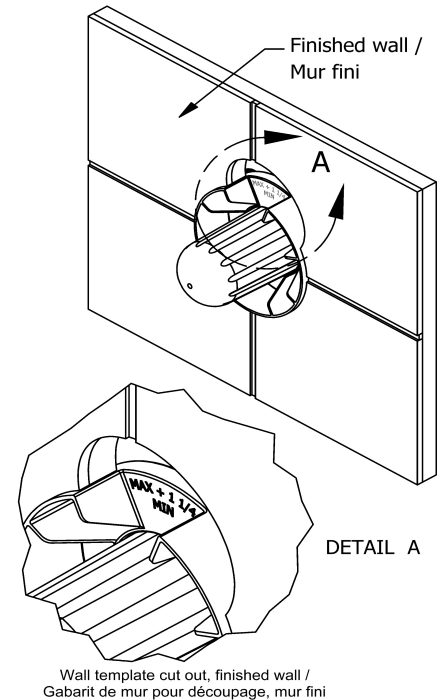

Sizes, models and finishes may differ from thoses presented.

Warranty

This **Riobel Inc.** product you have purchased carries a Limited Lifetime Warranty on the chrome, PVD finish, blacks and all working parts and is guaranteed from the initial purchase date against all manufacturing defects. All other finishes, including plastic components, are guaranteed for one year. All electric and/or electronic parts are covered by a 5-year limited warranty.

Customer Service

Ontario, West Canada : 888-287-5354 Quebec, Maritimes, United States : 866-473-8442