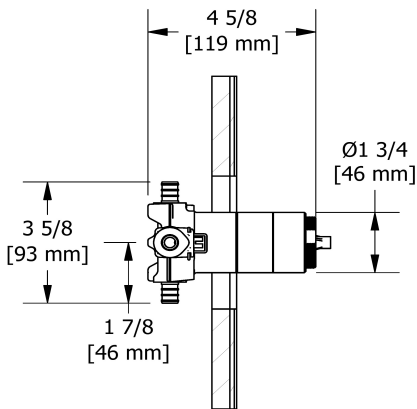

Sizes, models and finishes may differ from thoses presented.

Warranty

This **Riobel Inc.** product you have purchased carries a Limited Lifetime Warranty on the chrome, PVD finish, blacks and all working parts and is guaranteed from the initial purchase date against all manufacturing defects. All other finishes, including plastic components, are guaranteed for one year. All electric and/or electronic parts are covered by a 5-year limited warranty.

Customer Service

Ontario, West Canada : 888-287-5354 Quebec, Maritimes, United States : 866-473-8442