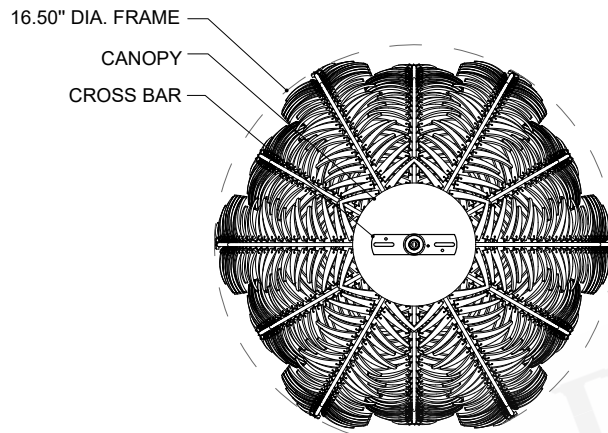

ITEM: 9000-1251

Overall Dimensions

Height: 27.5"

Diameter: 16.5"

CANOPY DETAIL

TOP VIEW

FRONT VIEW