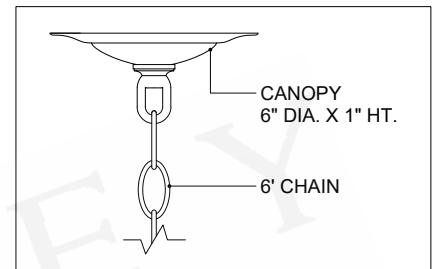

ITEM: 9000-1251

Overall Dimensions

Height: 27.5"

Diameter: 16.5"

CANOPY DETAIL

TOP VIEW

FRONT VIEW