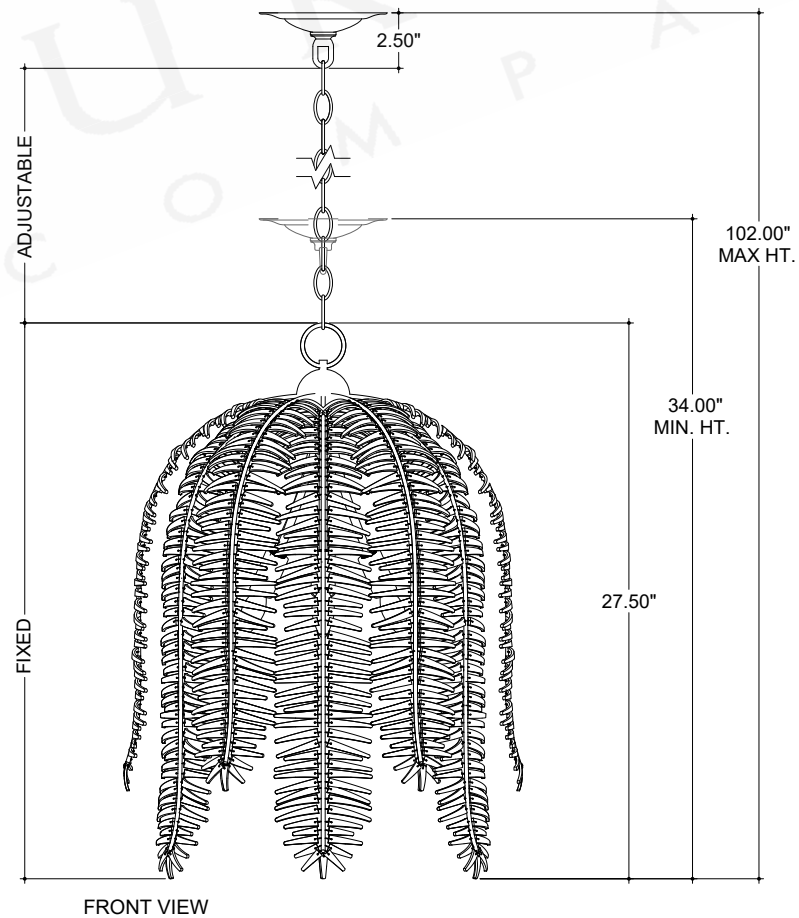

ITEM: 9000-1251

Overall Dimensions

Height: 27.5"

Diameter: 16.5"

CANOPY DETAIL

TOP VIEW

FRONT VIEW