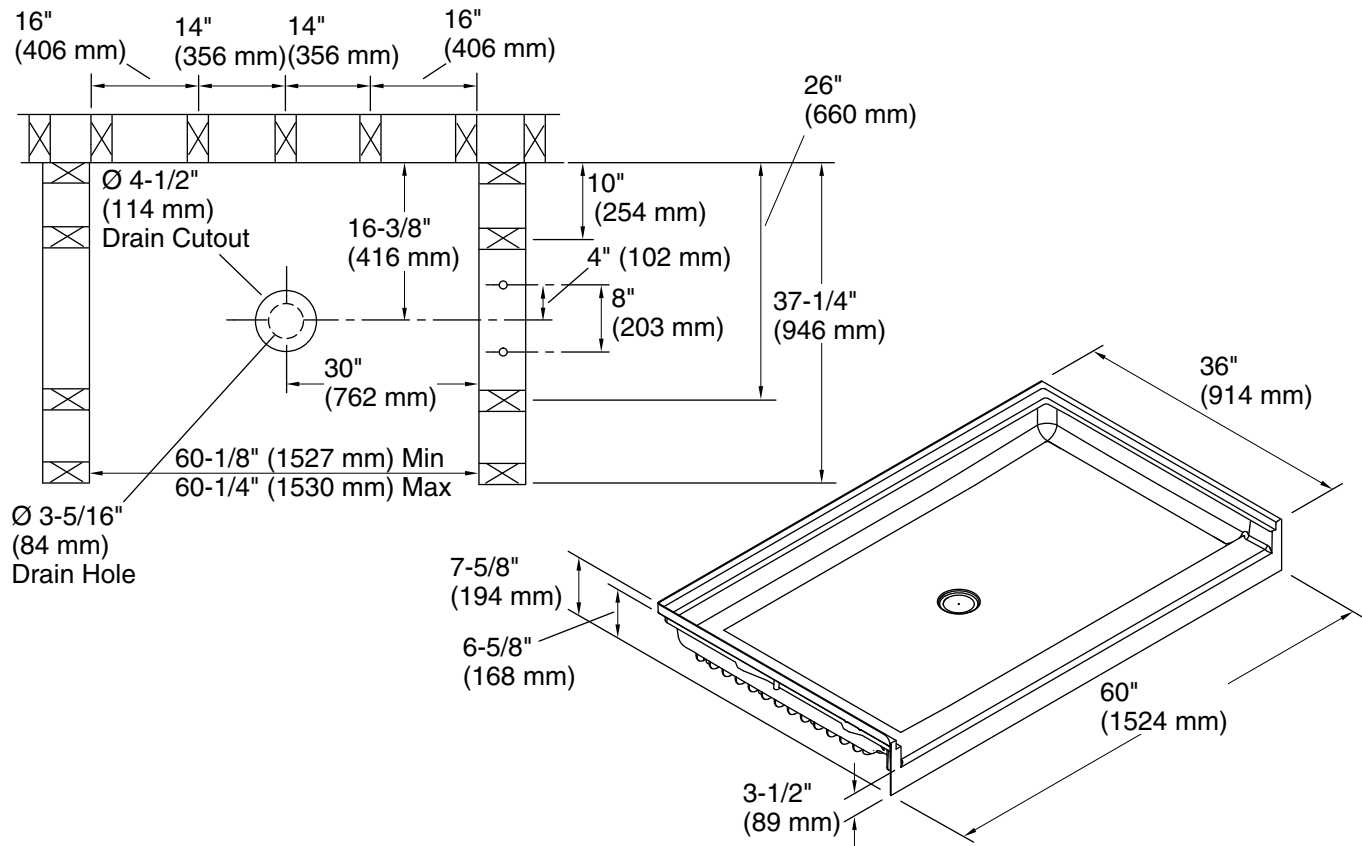

Accord®

60" x 36" Vikrell® shower base, center drain
72271100

Features

- 3-1/2" threshold
- Durable high-gloss finish with molded-in textured floor
- Not suitable for tile-down applications
- Compatible with Accord complete wall set (series 7227)

Available Colors/Finishes

Color tiles intended for reference only.

Color	Code	Description
-------	------	-------------

	0	White
---	---	-------

Technical Information

All product dimensions are nominal.

Drain location: Center

Minimum flat for door: 3-1/4" (83 mm)

Notes

Install this product according to the installation instructions.