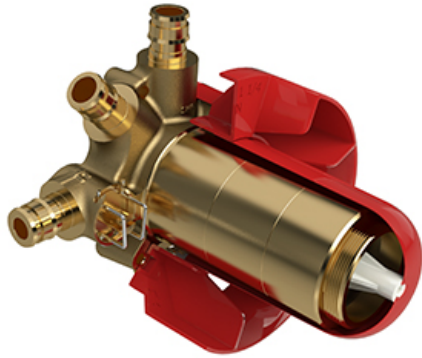

### Customer Service

Ontario, West Canada : 888-287-5354 Quebec, Maritimes, United States : 866-473-8442

2020.11.23

3-way Type T/P coaxial valve rough without cartridge  
**EXPANSION PEX**  
**R45-EX**