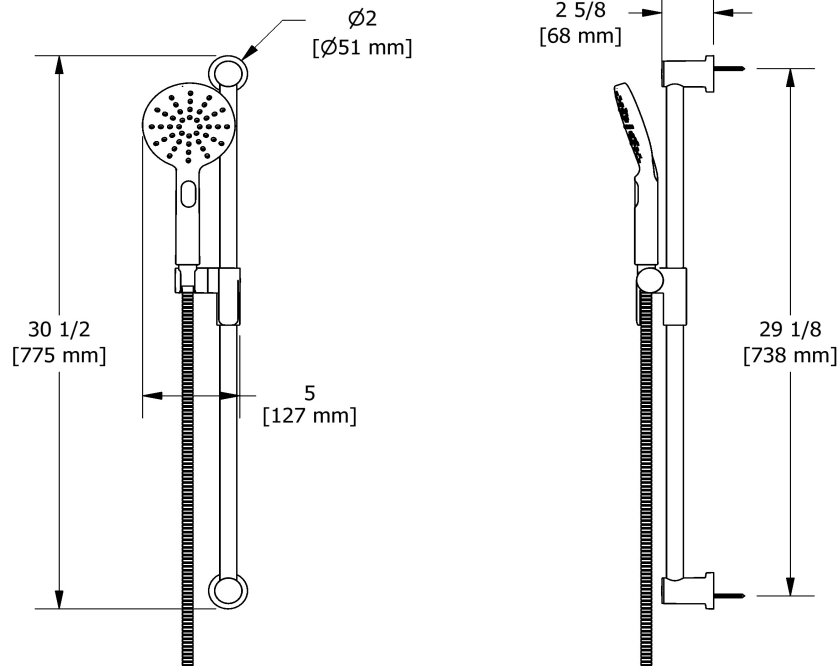

## Customer Service

Ontario, West Canada : 888-287-5354 Quebec, Maritimes, United States : 866-473-8442

Hand shower rail  
**4664**

# Specifications

## Descriptions

- Ø22 mm (7/8") slide bar
- Easy-Glide left cursor
- 4364, 2-jet hand shower
- Scale-free
- 150 cm (59") double interlock flexible hose, swivel and 2 check valves

Sizes, models and finishes may differ from those presented.