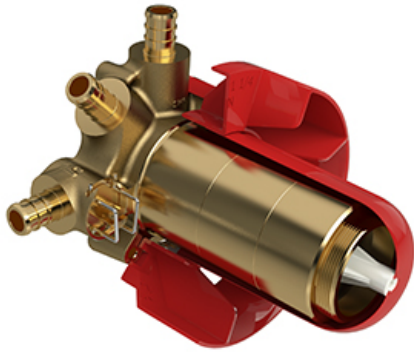

Specifications

Descriptions

- Rough only
- Service valves
- TXX45XX or TXX47XX trim required to complete
- Test cap
- Three 1/2" outlets PEX
- 1/2" inlet PEX

Available colors

- :

Certifications

- CSA B125.1
- ASME A112.18.1
- ASSE 1016
- CMR248 Approval