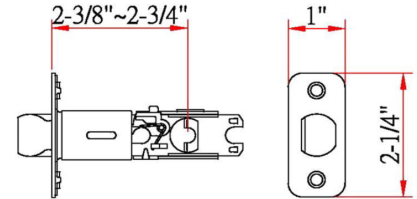

Delavan 2-Way Adjustable Privacy Door Handle Oil Rubbed Bronze

SPECIFICATIONS

MATERIAL CONSTRUCTION:	Brass	KEYWAY:	N/A
LOCK FUNCTION:	Privacy	REMOVABLE CORE:	No
DEADBOLT FUNCTION:	N/A	LATCH FACEPLATE I:	Round Corner
EXTERIOR MAX PROJECTION:	2.44"	LATCH BACKSET:	Adj; 2-3/8" - 2-3/4"
INTERIOR MAX PROJECTION:	2.44"	LATCH TYPE:	2 Way (fixed faceplate)
KOB VS. LEVER:	Lever	LATCHBOLT THROW DISTANCE:	0.5"
KNOB DIMENSIONS:	N/A	# PINS IN CYLINDER:	N/A
LEVER LENGTH:	2.94"	ANTI-BUMP PIN INSTALLED:	N/A
ROSE DIMENSIONS:	2.63" H x 2.63" W x 2.63" D	# KEYS INCLUDED:	N/A
ROSETTE / ESCUTCHEON SHAPE:	Round	SPINDLE TYPE:	Half-Moon
CROSS BORE:	2.13"	MOUNTING HARDWARE INCLUDED:	Yes
EDGE BORE:	1"	TOOLS NEEDED FOR INSTALLATION:	Phillips Screwdriver
HANDING:	Reversible	ASSEMBLED WEIGHT:	1.46 lbs.
REKEYABLE?:	No		