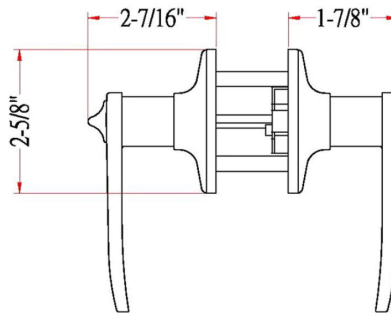

Delavan 2-Way Adjustable Privacy Door Handle Oil Rubbed Bronze

SPECIFICATIONS

MATERIAL CONSTRUCTION:	Brass	KEYWAY:	N/A
LOCK FUNCTION:	Privacy	REMOVABLE CORE:	No
DEADBOLT FUNCTION:	N/A	LATCH FACEPLATE I:	Round Corner
EXTERIOR MAX PROJECTION:	2.44"	LATCH BACKSET:	Adj; 2-3/8" - 2-3/4"
INTERIOR MAX PROJECTION:	2.44"	LATCH TYPE:	2 Way (fixed faceplate)
KOB VS. LEVER:	Lever	LATCHBOLT THROW DISTANCE:	0.5"
KNOB DIMENSIONS:	N/A	# PINS IN CYLINDER:	N/A
LEVER LENGTH:	2.94"	ANTI-BUMP PIN INSTALLED:	N/A
ROSE DIMENSIONS:	2.63" H x 2.63" W x 2.63" D	# KEYS INCLUDED:	N/A
ROSETTE / ESCUTCHEON SHAPE:	Round	SPINDLE TYPE:	Half-Moon
CROSS BORE:	2.13"	MOUNTING HARDWARE INCLUDED:	Yes
EDGE BORE:	1"	TOOLS NEEDED FOR INSTALLATION:	Phillips Screwdriver
HANDING:	Reversible	ASSEMBLED WEIGHT:	1.46 lbs.
REKEYABLE?:	No		