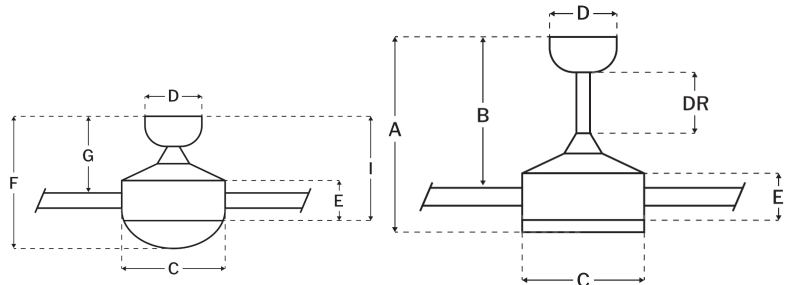

CRAFTMADE™

TEA52FBSB4

Teana 52" Fan With Optional Light Kit Flat Black/Satin Brass

UPC#647881248772

Additional Finishes

TEA52BNK4
TEA52CH4
TEA52ESP4
TEA52FB4
TEA52SB4
TEA52W4
TEA52WSB4

Measurements

Blade Sweep (in):	52
Downrod Length (in):	6
Height (in):	15.55
Canopy Width (in):	5.12
Product Weight (lbs):	15.01
Lead Wire (in):	76
Carton Length (in):	22.83
Carton Width (in):	8.86
Carton Height (in):	10.12
Carton Cube:	1.18
Carton Weight (lbs):	16.76

Motor

Motor Material:	Silicon Steel
Motor Technology:	AC
Motor Size (mm):	153x15
Mounting Options:	Flat, Angled, Semi Flush
Motor Type:	4-Speed Reversible
Indoor/Outdoor Rating:	Indoor

Blades

Number of Blades:	4
Blades Included:	Yes
Blade Finish:	Flat Black/Mesquite
Optional Blade Finishes:	No
Blade Material:	Plywood
Blade Sweep:	52"
Blade Pitch:	11.5

Warranty

Limited Lifetime Warranty

Ceiling Drop Dimensions

A: Total Height w/ 6" Downrod	15.55"
B: Blade to Ceiling Height	12.28"
C: Housing Width	7.09"
D: Canopy Width	5.12"
E: Housing Height	9.02"
F: Overall Height	10.83"
G: Blade to Ceiling Height	7.64"