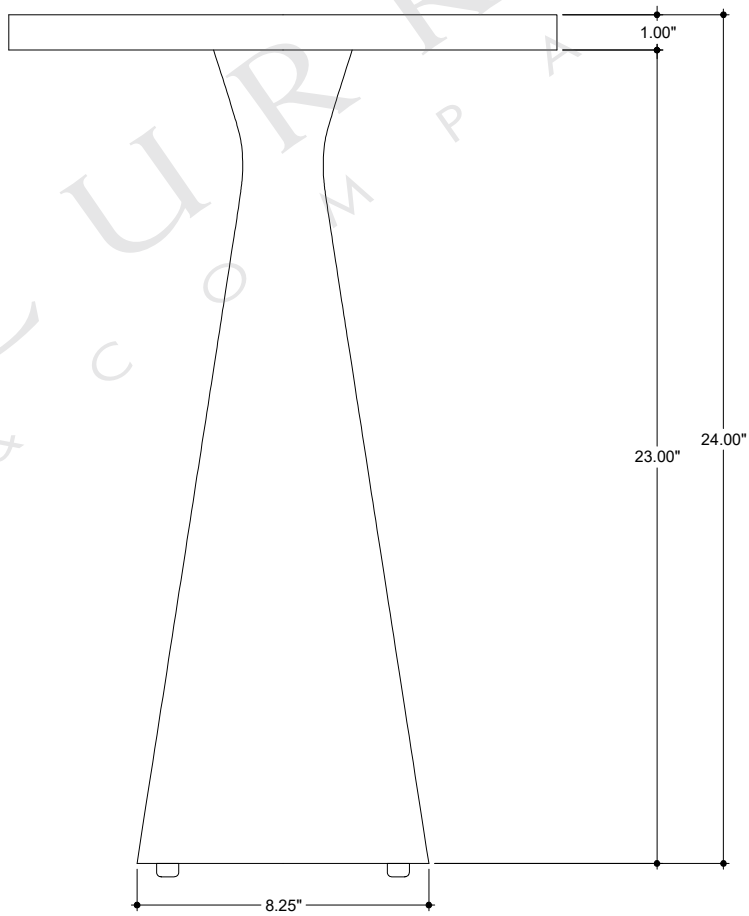

TOP VIEW

FRONT VIEW

4000-0105

ALL WORK © 2020 CURREY & COMPANY