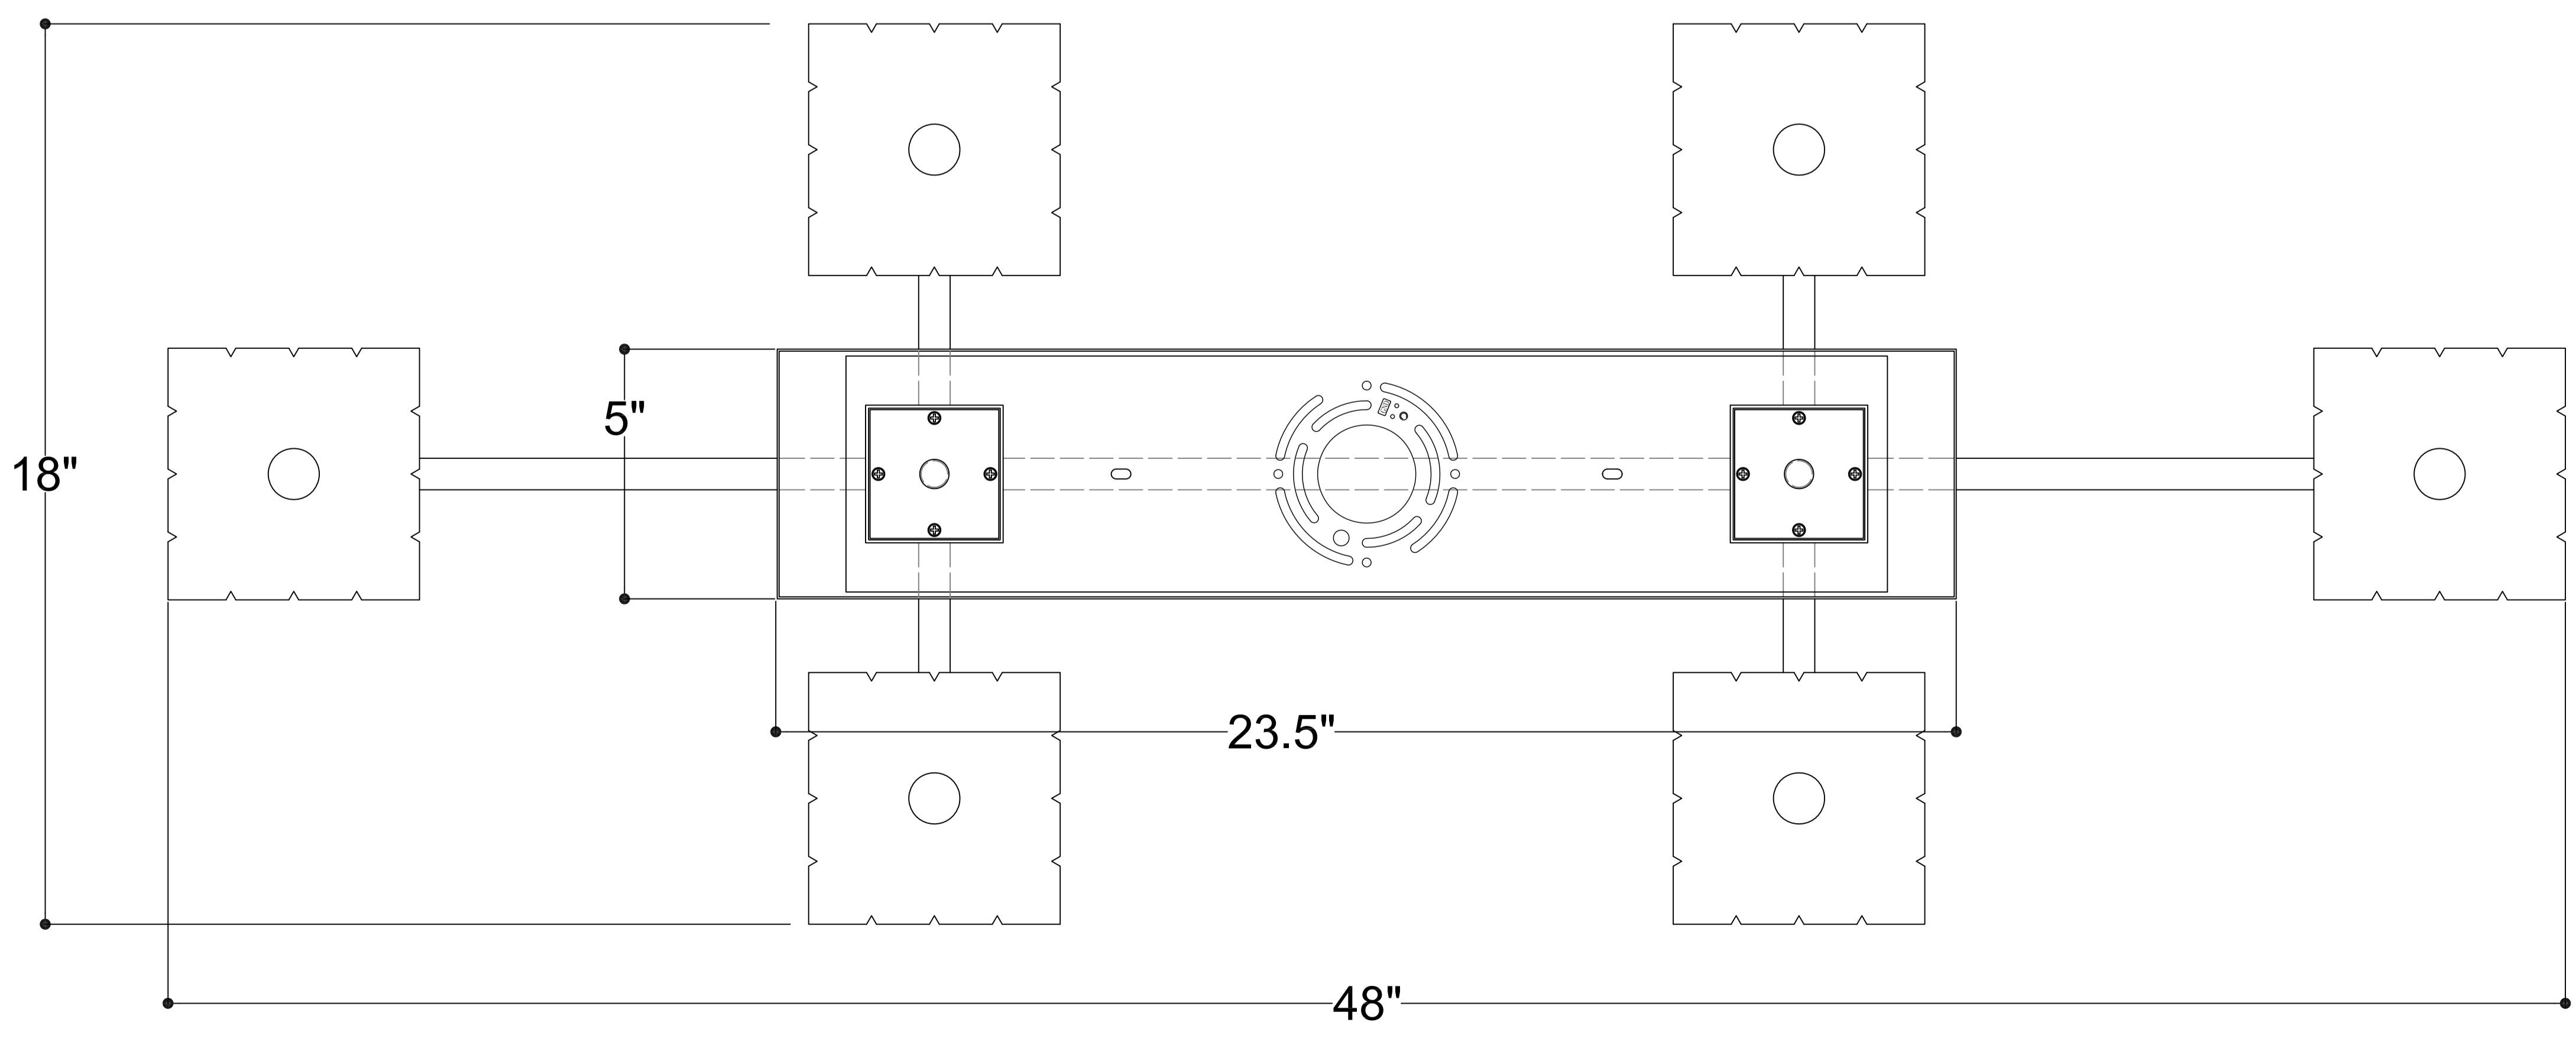

CANOPY DETAIL

FRONT VIEW

TOP VIEW

9000-0747

ALL WORK © 2020 CURREY & COMPANY