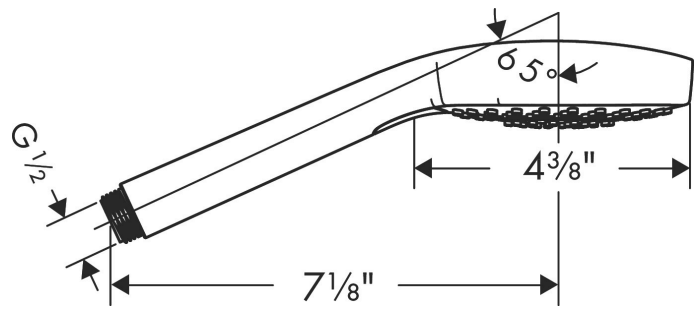

AXOR

hansgrohe

Brand hansgrohe
Art. Name **Croma Select E** Handshower 110 3-Jet, 2.5 GPM
Art. Nr. 04948400
Surface white/chrome
Pos. 1

Product Picture

Drawing

Technology

Features

- Spray modes: SoftRain, IntenseRain, Pulsating Massage
- Select button for comfortable alternation of spray modes
- 121 no-clog spray channels
- Flow: 2.5 GPM (9.5 L/Min)
- easy cleanable plastic spray disc