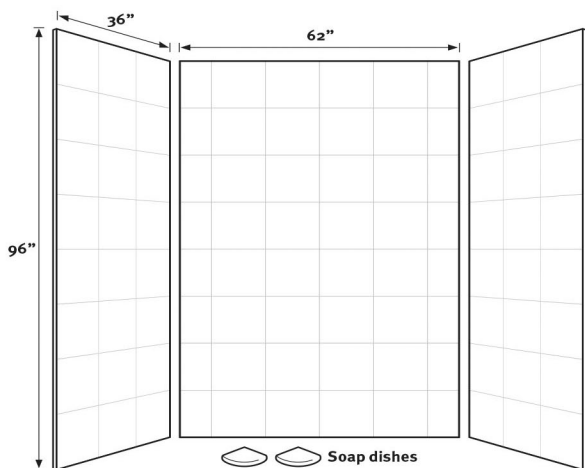

Designed to fit base areas
36" deep or smaller x 62" wide x 72" high or smaller
(914 mm x 1575 mm x 1829 mm)

Designed to fit base areas
36" deep or smaller x 62" wide x 96" high or smaller
(914 mm x 1575 mm x 2438 mm)