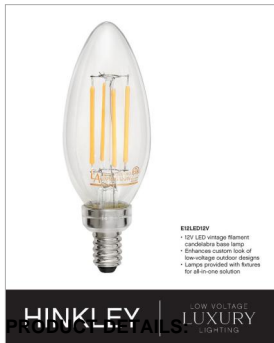

OPEN AIR™
collection

SAWYER

29208SQ-LV

MEDIUM SINGLE TIER 12V CHANDELIER

The fresh, rustic design of the Sawyer collection will inject any outdoor living experience with the warm, cozy ambiance of an indoor setting. Constructed with Hinkley's own anti-corrosion coating, Sawyer ensures maximum resiliency and performance in the elements.

DETAILS	
FINISH:	Sequoia
MATERIAL:	Metal
GLASS:	Clear Seedy
SLOPE DEGREE:	90
DIMMABLE:	YES, WITH MLV ON TRANSFORMER PRIMARY

DIMENSIONS	
WIDTH:	30"
HEIGHT:	27.8"
WEIGHT:	20.3lb

LIGHT SOURCE	
LIGHT SOURCE:	Socketed
LED NAME:	E12LED12V
VOLTAGE:	12v
VOLT AMPS:	34.7
COLOR TEMP:	2700
LUMENS:	3240
CRI:	80
INCANDESCENT EQUIVALENCY:	9 x 35w
DIMMABLE:	YES, WITH MLV ON TRANSFORMER PRIMARY
TRANSFORMER REQUIRED:	Yes

MOUNTING	
CANOPY:	5.25" Dia.
LEAD WIRE:	1 X 120"

SHIPPING	
CARTON LENGTH:	32.8
CARTON WIDTH:	6.5
CARTON HEIGHT:	32.3
CARTON WEIGHT:	21.5

- Offers low voltage semi-permanent solutions for unique areas such as pergolas when paired with low voltage Hinkley transformer
- Innovative Exterior 12-volt solution for all-in-one lamp, lighting and high design look. Transformer is required and sold separately.
- This item may be hung on a sloped ceiling
- Images are for reference purpose only and may not be pictured with the specified LED filament bulb
- Suitable for use in wet (outdoor direct rain) locations as defined by NEC and CEC. Meets United States UL Underwriters Laboratories & CSA Canadian Standards Association Product Safety Standards
- 12-volt LED vintage filament bulbs included
- 2-year finish warranty
- LED Bulbs carry a 3-year limited warranty