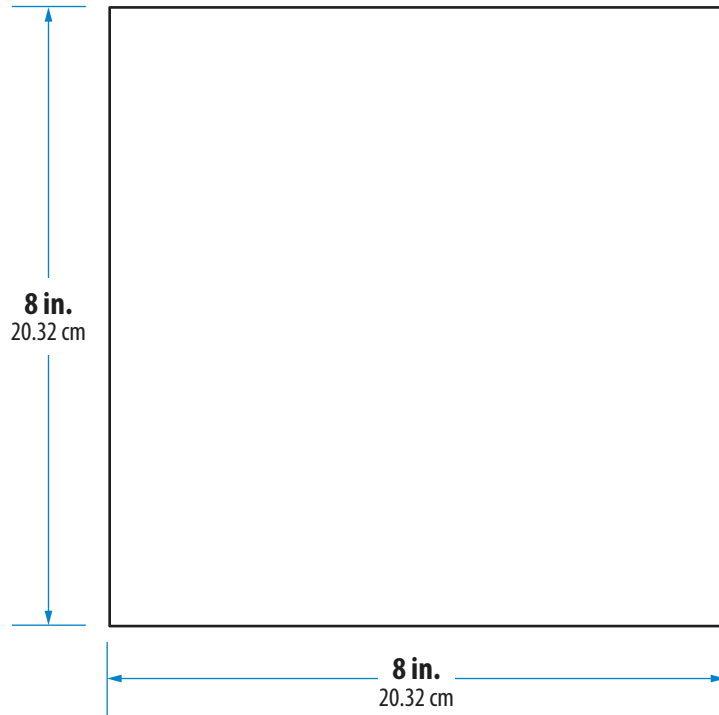

28 Gauge Galvanized Steel · 8 in. x 8 in.

25 Pack