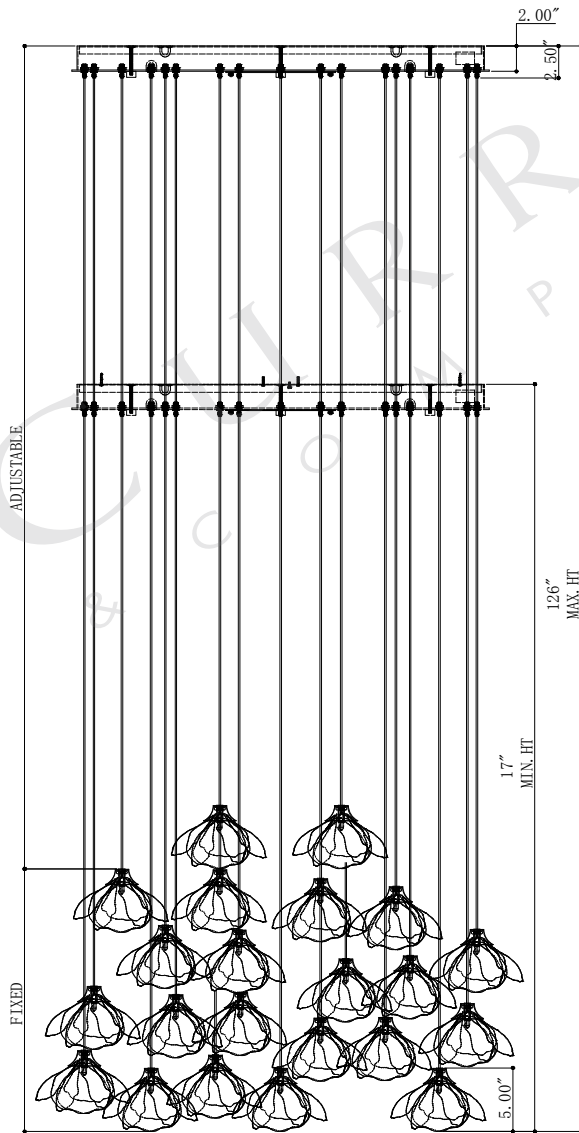

33"DIA*2.5"H.CANOPY
 31.75"DIA*0.75"H.MOUNTING PLATE COVER
 7.5"*5.0"H.SHADE

TOP VIEW

CANOPY DETAIL

FRONT VIEW