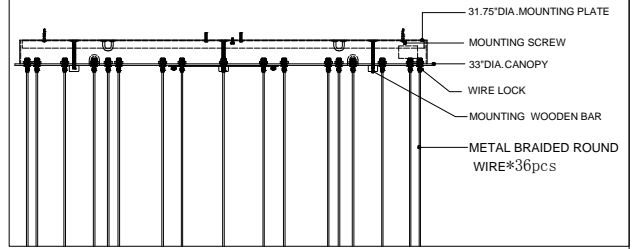

33"DIA*2.5"H.CANOPY
 31.75"DIA*0.75"H.MOUNTING PLATE COVER
 7.5"*5.0"H.SHADE

TOP VIEW

CANOPY DETAIL

FRONT VIEW