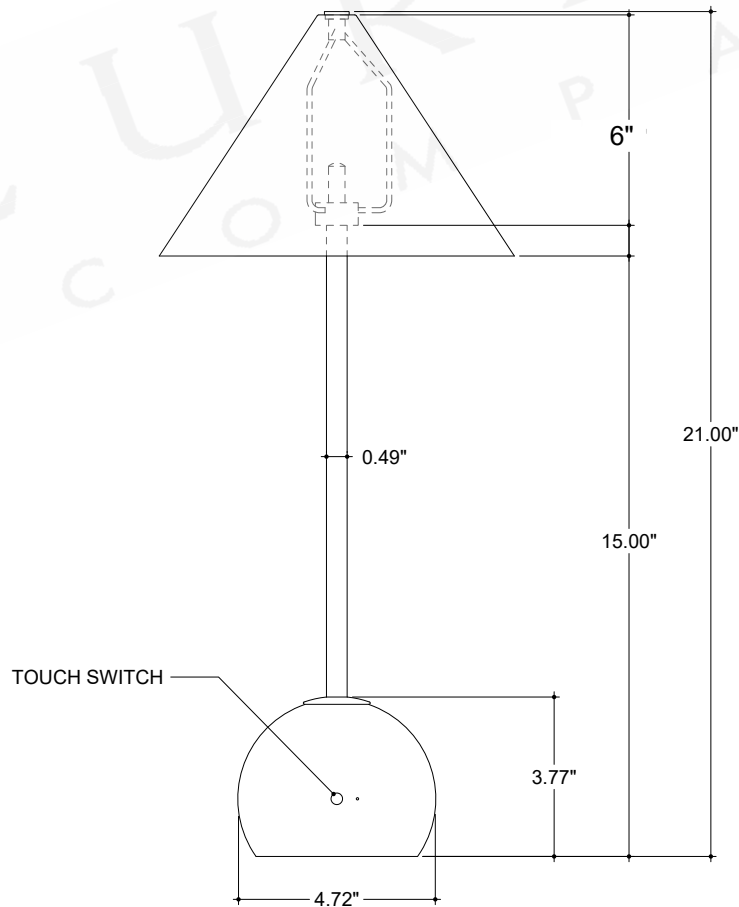

ITEM: 6700-0009

Overall Dimensions

Height: 21"

Diameter: 8.5"

TOP VIEW

FRONT VIEW