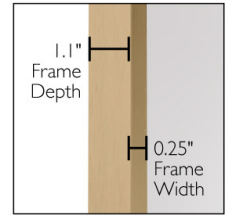

Isla Metal Framed Wall Mirror 36" x 24"

Gold

SPECIFICATIONS

MATERIAL CONSTRUCTION:	Glass	FACE FRAME MATERIAL:	Aluminum
ASSEMBLY REQUIRED:	No	SIDES MATERIAL:	Aluminum
TOOLS NEEDED FOR INSTALLATION:	Screws, Screwdriver	BOTTOM MATERIAL:	Aluminum
ASSEMBLED DIMENSIONS:	36" H x 24" L x 1.1" D	BACK PANEL MATERIAL:	MDF
WEIGHT:	16.19 lbs.	BACK BRACE MATERIAL:	N/A
NUMBER OF DOORS:	0	GLASS STYLE:	Flat Panel
DOOR MATERIAL:	N/A	LIGHTED:	No
NUMBER OF SHELVES:	N/A	POWER SOURCE:	N/A
ADJUSTABLE SHELVES:	N/A	MOUNTING HARDWARE INCLUDED:	Yes
SHELF MAX WEIGHT CAPACITY:	N/A	MOUNTING TYPE:	Wall Mount
SHELF WIDTH:	N/A	QTY OF LAMPS:	N/A
SHELF THICKNESS:	N/A		
SHELF MATERIAL:	N/A		