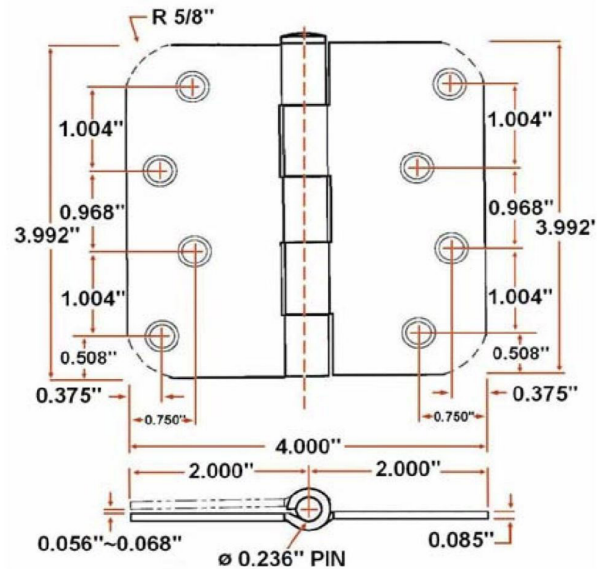

8-Hole 4" x 4", 5/8" Radius Door Hinge, 3-Pack
Oil Rubbed Bronze

SPECIFICATIONS

MATERIAL CONSTRUCTION:	Steel
MOUNTING HARDWARE INCLUDED:	Yes
TOOLS NEEDED FOR INSTALLATION:	Screwdriver
ASSEMBLED DIMENSIONS:	4" H x 4" L x 0.09" D
ASSEMBLED WEIGHT:	2 lbs.
CROSS BORE:	N/A
CORNER RADIUS:	5/8"
PROJECTION:	N/A
HINGE TYPE:	Butt Hinge
NUMBER OF HOOKS:	N/A