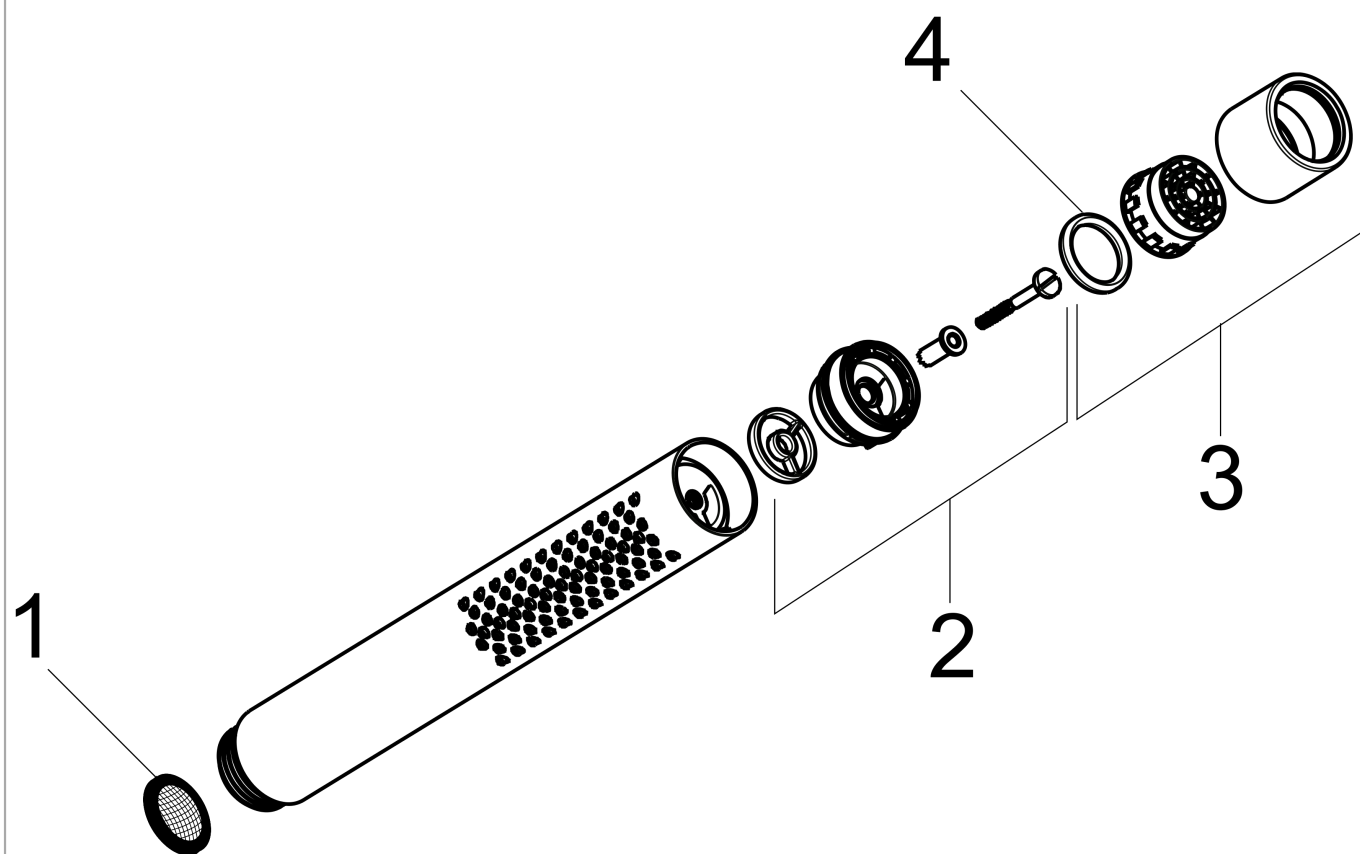

## Product image

## Scale drawing

**AXOR Starck**  
**Baton Handshower 2-Jet, 2.5 GPM**  
Finishes : **chrome**    Part no. : **28532001**

## Exploded drawing

Year of production: >09/05

**AXOR Starck**  
**Baton Handshower 2-Jet, 2.5 GPM**  
 Finishes : **chrome**    Part no. : **28532001**