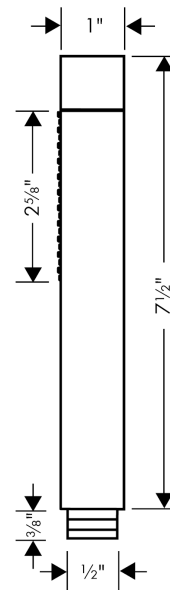

**AXOR Starck**  
**Baton Handshower 2-Jet, 2.5 GPM**  
Finishes : **chrome**    Part no. : **28532001**

### Features

- 82 no-clog spray channels
- Spray modes: Rain, Mono
- Flow: 2.5 GPM (9.5 L/Min)

## Scale drawing

**AXOR Starck**  
**Baton Handshower 2-Jet, 2.5 GPM**  
Finishes : **chrome**    Part no. : **28532001**

## Exploded drawing

Year of production: >09/05

**AXOR Starck**  
**Baton Handshower 2-Jet, 2.5 GPM**  
 Finishes : **chrome**    Part no. : **28532001**