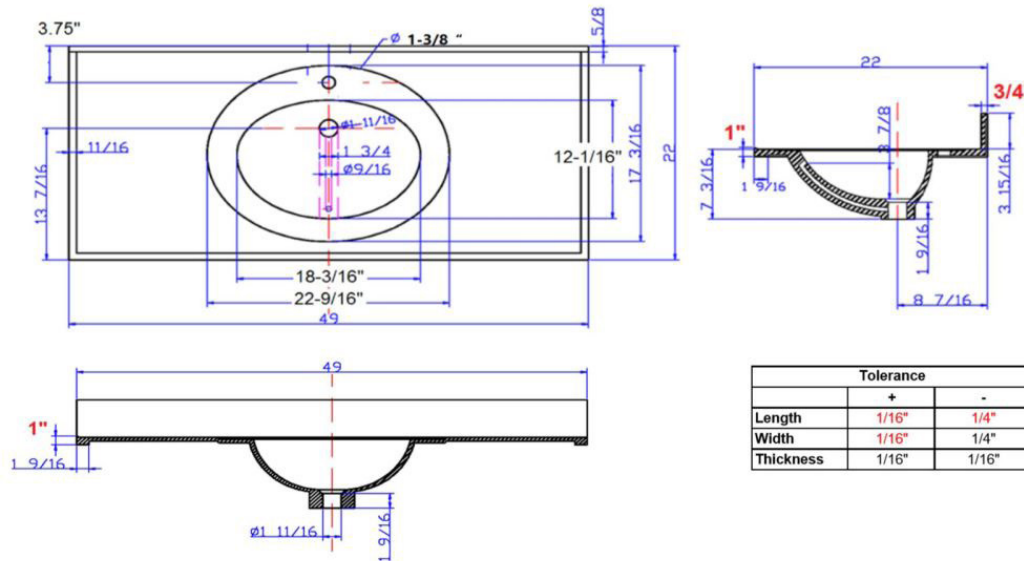

# Cultured Marble Single Faucet Hole Vanity Top 49x22

Solid White

| Tolerance |       |       |
|-----------|-------|-------|
|           | +     | -     |
| Length    | 1/16" | 1/4"  |
| Width     | 1/16" | 1/4"  |
| Thickness | 1/16" | 1/16" |

## SPECIFICATIONS

|                                |                               |
|--------------------------------|-------------------------------|
| MATERIAL:                      | Cultured Marble               |
| TOOLS NEEDED FOR INSTALLATION: | 100% silicone                 |
| ASSEMBLED DIMENSIONS:          | 11.09" H x 49" L x 22" D      |
| ASSEMBLED WEIGHT:              | 65.7 lbs.                     |
| FAUCET TYPE:                   | Lav Single Handle             |
| NUMBER OF MOUNTING HOLES:      | 1                             |
| BOWL MATERIAL:                 | Cultured Marble               |
| BACK SPLASH INCLUDED:          | Yes                           |
| COLOR:                         | Solid White                   |
| NUMBER OF BOWLS:               | 1                             |
| BOWL DIMENSIONS:               | 5.63" H x 11.63" W x 16.85" D |
| BOWL SHAPE:                    | Oval                          |
| SINK THICKNESS:                | 0.98"                         |
| MOUNTING TYPE:                 | Integrated                    |
| OVERFLOW HOLE:                 | Yes                           |