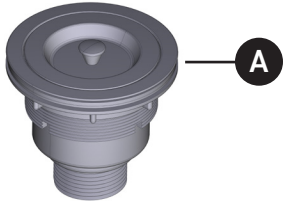

ILLUSTRATED PARTS

ORDER BY PART NUMBER

Stainless Steel Chef/Workstation Sink in Stainless Steel with Accessories and Wire Sink Grid

RUWUM3019WSSB
RUWUM3319WSSB

ID	Kit Number	Finish
A	SS-61A	N/A
B	SR-3019S	N/A
C	COL01	N/A
D	CB01	N/A
E	WSGU3019SL	N/A
F	WSGU3319SL	N/A
G	1a1-10h (x10)	N/A