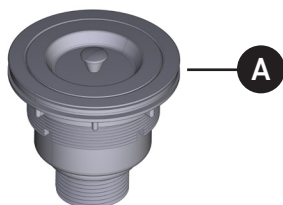

RUWUM3019WSSB

RUWUM3319WSSB

ID	Référence du kit	Finition
A	SS-61A	N/A
B	SR-3019S	N/A
C	COL01	N/A
D	CB01	N/A
E	WSGU3019SL	N/A
F	WSGU3319SL	N/A
G	1a1-10h (x10)	N/A

For warranty or additional information, contact: