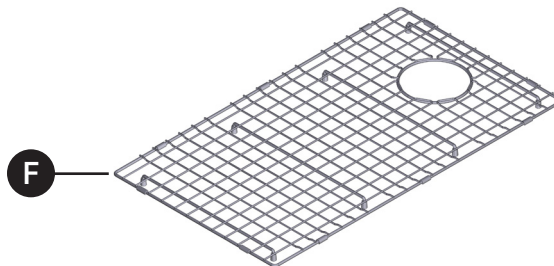

VEUILLEZ EFFECTUER VOTRE
COMMANDE PAR NO DE RÉFÉRENCE

ILLUSTRATIONS DES PIÈCES

Évier/poste de travail en acier inoxydable
avec accessoires et grille de fond d'évier
métallique pour chef cuisinier

RUWUM3019WSSB

RUWUM3319WSSB

ID	Référence du kit	Finition
A	SS-61A	N/A
B	SR-3019S	N/A
C	COL01	N/A
D	CB01	N/A
E	WSGU3019SL	N/A
F	WSGU3319SL	N/A
G	1a1-10h (x10)	N/A

For warranty or additional information, contact:

US Customers

U.S.A.
houseofrohl.ca/support
1-800-777-9762

Canadian Customers

QUEBEC / MARITIMES / WESTERN CANADA
QUÉBEC / MARITIMES / QUEST CANADIAN
QUEBEC / MARITIMOS / CANADA OCCIDENTAL
houseofrohl.ca/support
1-866-473-8442

ONTARIO
houseofrohl.ca/support
1-800-287-5354