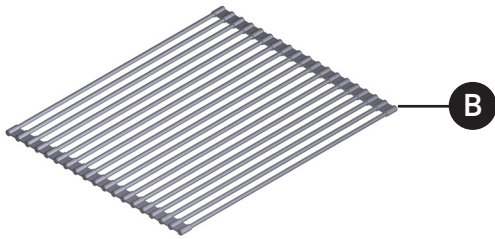

ILLUSTRATED PARTS

ORDER BY PART NUMBER

Stainless Steel Chef/Workstation Sink in Stainless Steel with Accessories and Wire Sink Grid

RUWUM3019WSSB
RUWUM3319WSSB

ID	Kit Number	Finish
A	SS-61A	N/A
B	SR-3019S	N/A
C	COL01	N/A
D	CB01	N/A
E	WSGU3019SL	N/A
F	WSGU3319SL	N/A
G	1a1-10h (x10)	N/A