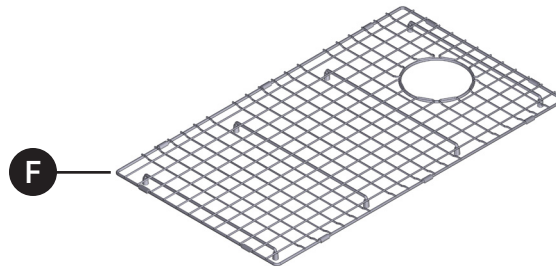

ILLUSTRATED PARTS

ORDER BY PART NUMBER

Stainless Steel Chef/Workstation Sink in Stainless Steel with Accessories and Wire Sink Grid

RUWUM3019WSSB
RUWUM3319WSSB

ID	Kit Number	Finish
A	SS-61A	N/A
B	SR-3019S	N/A
C	COL01	N/A
D	CB01	N/A
E	WSGU3019SL	N/A
F	WSGU3319SL	N/A
G	1a1-10h (x10)	N/A