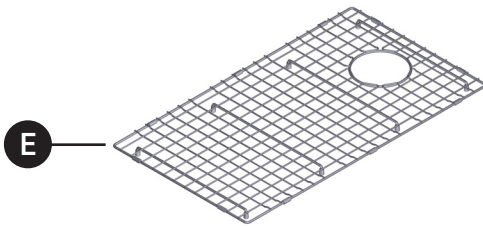

ILLUSTRATED PARTS

ORDER BY PART NUMBER

Stainless Steel Chef/Workstation Sink in Stainless Steel with Accessories and Wire Sink Grid

RUWUM3019WSSB
RUWUM3319WSSB

ID	Kit Number	Finish
A	SS-61A	N/A
B	SR-3019S	N/A
C	COL01	N/A
D	CB01	N/A
E	WSGU3019SL	N/A
F	WSGU3319SL	N/A
G	1a1-10h (x10)	N/A