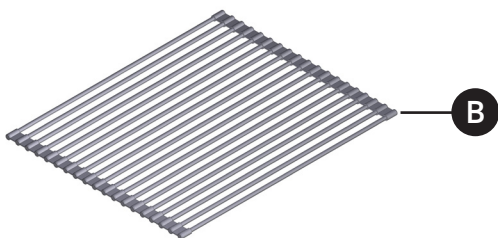

RUWUM3019WSSB

RUWUM3319WSSB

ID	Référence du kit	Finition
A	SS-61A	N/A
B	SR-3019S	N/A
C	COL01	N/A
D	CB01	N/A
E	WSGU3019SL	N/A
F	WSGU3319SL	N/A
G	1a1-10h (x10)	N/A

For warranty or additional information, contact: