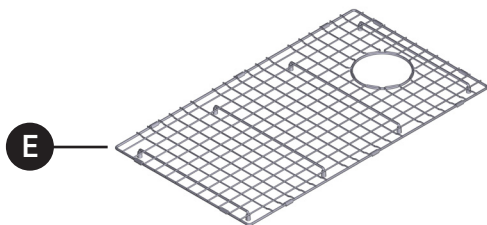

VEUILLEZ EFFECTUER VOTRE
COMMANDE PAR NO DE RÉFÉRENCE

ILLUSTRATIONS DES PIÈCES

Évier/poste de travail en acier inoxydable
avec accessoires et grille de fond d'évier
métallique pour chef cuisinier

RUWUM3019WSSB

RUWUM3319WSSB

ID	Référence du kit	Finition
A	SS-61A	N/A
B	SR-3019S	N/A
C	COL01	N/A
D	CB01	N/A
E	WSGU3019SL	N/A
F	WSGU3319SL	N/A
G	1a1-10h (x10)	N/A

For warranty or additional information, contact:

US Customers

U.S.A.
houseofrohl.ca/support
1-800-777-9762

Canadian Customers

QUEBEC / MARITIMES / WESTERN CANADA
QUÉBEC / MARITIMES / QUEST CANADIAN
QUEBEC / MARITIMOS / CANADA OCCIDENTAL
houseofrohl.ca/support
1-866-473-8442

ONTARIO
houseofrohl.ca/support
1-800-287-5354