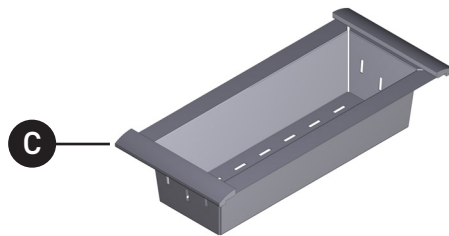

ILLUSTRATED PARTS

ORDER BY PART NUMBER

Stainless Steel Chef/Workstation Sink in Stainless Steel with Accessories and Wire Sink Grid

RUWUM3019WSSB
RUWUM3319WSSB

ID	Kit Number	Finish
A	SS-61A	N/A
B	SR-3019S	N/A
C	COL01	N/A
D	CB01	N/A
E	WSGU3019SL	N/A
F	WSGU3319SL	N/A
G	1a1-10h (x10)	N/A