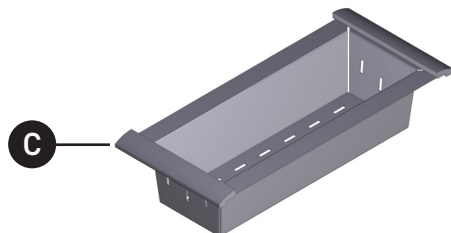

VEUILLEZ EFFECTUER VOTRE
COMMANDE PAR NO DE RÉFÉRENCE

ILLUSTRATIONS DES PIÈCES

Évier/poste de travail en acier inoxydable
avec accessoires et grille de fond d'évier
métallique pour chef cuisinier

RUWUM3019WSSB

RUWUM3319WSSB

ID	Référence du kit	Finition
A	SS-61A	N/A
B	SR-3019S	N/A
C	COL01	N/A
D	CB01	N/A
E	WSGU3019SL	N/A
F	WSGU3319SL	N/A
G	1a1-10h (x10)	N/A

For warranty or additional information, contact:

US Customers

U.S.A.
houseofrohl.ca/support
1-800-777-9762

Canadian Customers

QUEBEC / MARITIMES / WESTERN CANADA
QUÉBEC / MARITIMES / QUEST CANADIAN
QUEBEC / MARITIMOS / CANADA OCCIDENTAL
houseofrohl.ca/support
1-866-473-8442

ONTARIO
houseofrohl.ca/support
1-800-287-5354