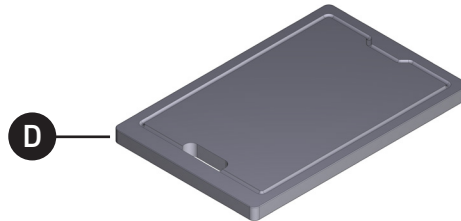

ILLUSTRATED PARTS

ORDER BY PART NUMBER

Stainless Steel Chef/Workstation Sink in Stainless Steel with Accessories and Wire Sink Grid

RUWUM3019WSSB
RUWUM3319WSSB

ID	Kit Number	Finish
A	SS-61A	N/A
B	SR-3019S	N/A
C	COL01	N/A
D	CB01	N/A
E	WSGU3019SL	N/A
F	WSGU3319SL	N/A
G	1a1-10h (x10)	N/A