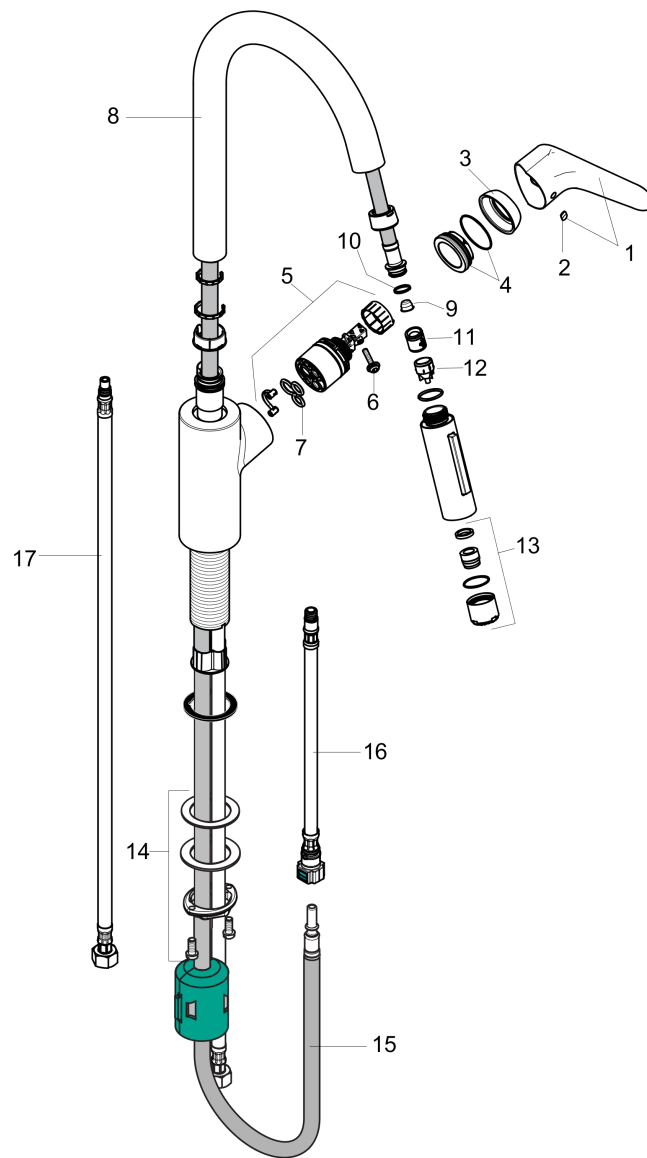

Focus

Prep Kitchen Faucet, 2-Spray Pull-Down, 1.75 GPM

Finishes : **chrome** Part no. : **04506001**

Description

Features

- Swivel range 150°
- Laminar and needle spray
- Toggle spray diverter
- MagFit magnetic sprayhead docking
- Single-hole installation
- Flow: 1.75 GPM (6.6 L/Min)
- Ceramic cartridge
- 3/8" connections
- Integrated double backflow prevention

Item details

List Price \$ 479.00

Technology

Compliance

Product image

Scale drawing

Focus
Prep Kitchen Faucet, 2-Spray Pull-Down, 1.75 GPM
 Finishes : **chrome** Part no. : **04506001**

Exploded drawing

Year of production: >10/18

Focus

Prep Kitchen Faucet, 2-Spray Pull-Down, 1.75 GPM

Finishes : **chrome** Part no. : **04506001**

Spare parts list

Year of production: >10/18

Pos.	Description	Part no.	Price	PU
1	handle	98460000	-	1
2	screw cover	96338000	-	1
3	flange	95498000	-	1
4	nut	97209000	-	1
5	cartridge, assy	92730000	-	1
6	locking screw for handle	95140000	-	1
7	seal	95008000	-	1
8	filter	97735000	-	1
9	O-ring 11x2	98127000	-	1
10	non return valve	93218000	-	1
11	set of non return valves DW 15	97350000	-	1
12	aerator laminar M22x1 (15 l/min)	95909000	-	1
13	fixing set (Ø 34)	95049000	-	1
14	hose 1,50 m	88624000	-	1
15	connection hose 600 mm M10x1	95561000	-	1
16	connection hose 35½" M8x0,75 3/8"	96316001	-	1
a	handspray	98459001	-	1