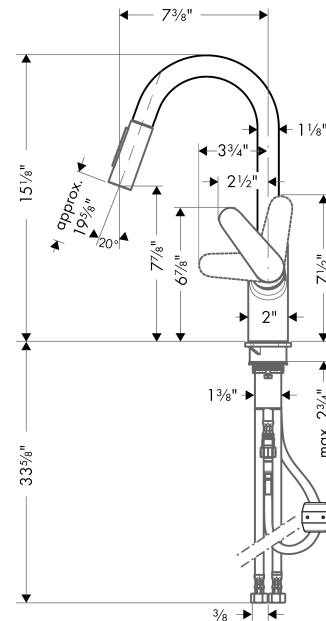

Focus

Prep Kitchen Faucet, 2-Spray Pull-Down, 1.75 GPM

Finishes : **chrome** Part no. : **04506001**

Description

Features

- Swivel range 150°
- Laminar and needle spray
- Toggle spray diverter
- MagFit magnetic sprayhead docking
- Single-hole installation
- Flow: 1.75 GPM (6.6 L/Min)
- Ceramic cartridge
- 3/8" connections
- Integrated double backflow prevention

Item details

List Price \$ 479.00

Technology

Compliance

Product image

Scale drawing

Focus
Prep Kitchen Faucet, 2-Spray Pull-Down, 1.75 GPM
 Finishes : **chrome** Part no. : **04506001**

Exploded drawing

Year of production: >10/18

Focus

Prep Kitchen Faucet, 2-Spray Pull-Down, 1.75 GPM

Finishes : **chrome** Part no. : **04506001**

Spare parts list

Year of production: >10/18

Pos.	Description	Part no.	Price	PU
1	handle	98460000	-	1
2	screw cover	96338000	-	1
3	flange	95498000	-	1
4	nut	97209000	-	1
5	cartridge, assy	92730000	-	1
6	locking screw for handle	95140000	-	1
7	seal	95008000	-	1
8	filter	97735000	-	1
9	O-ring 11x2	98127000	-	1
10	non return valve	93218000	-	1
11	set of non return valves DW 15	97350000	-	1
12	aerator laminar M22x1 (15 l/min)	95909000	-	1
13	fixing set (Ø 34)	95049000	-	1
14	hose 1,50 m	88624000	-	1
15	connection hose 600 mm M10x1	95561000	-	1
16	connection hose 35½" M8x0,75 3/8"	96316001	-	1
a	handspray	98459001	-	1