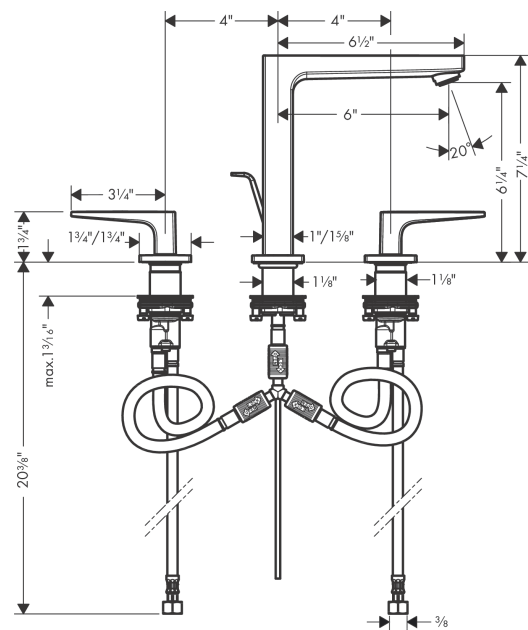

Metropol

Widespread Faucet 160 with Loop Handles and Pop-Up Drain, 1.2 GPM

Finishes : **chrome** Part no. : **74517001**

Description

Features

- Aerated spray
- Flow: 1.2 GPM (4.5 L/Min)
- 90° ceramic valves
- Includes pop-up drain

Item details

List Price

\$ 762.00

Technology

Compliance

Product image

Scale drawing

Metropol
Widespread Faucet 160 with Loop Handles and Pop-Up Drain, 1.2 GPM
 Finishes : **chrome** Part no. : **74517001**

Exploded drawing

Year of production: >07/18

Metropol

Widespread Faucet 160 with Loop Handles and Pop-Up Drain, 1.2 GPM

Finishes : **chrome** Part no. : **74517001**

Spare parts list

Year of production: >07/18

Pos.	Description	Part no.	Price	PU
1	spout 160 mm	93022000	-	1
2	aerator M24x1 (4,5 l/min)	93202000	-	1
3	service tool	95661000	-	1
4	O-ring 21x1,5	98219000	-	1
5	escutcheon for spout	92906000	-	1
6	flat seal	98749000	-	1
7	O-ring 26x4	92191000	-	1
8	connection hose 200 mm M10x1	92913000	-	1
9	O-ring 8x1,75	97827000	-	1
10	fixing set (Ø 28)	92909000	-	1
11	lever collar	97548000	-	1
12	hose connection angel	92905000	-	1
13	handle for cold water	92919000	-	1
14	handle for hot water	92918000	-	1
15	O-Ring 14x1,5	98201000	-	1
16	escutcheon	92915000	-	1
17	handle fixing set	98932000	-	1
18	shut off unit right closing	98817001	-	1
19	shut off unit left closing	95366001	-	1
20	O-ring 33x2,5	92907000	-	1
21	connection hose 400 mm M10x1	92914000	-	1
22	connection hose 18½" M8x0,75 3/8"	96321001	-	1
23	pull rod	96657000	-	1
a	pop up waste	88509000	-	1