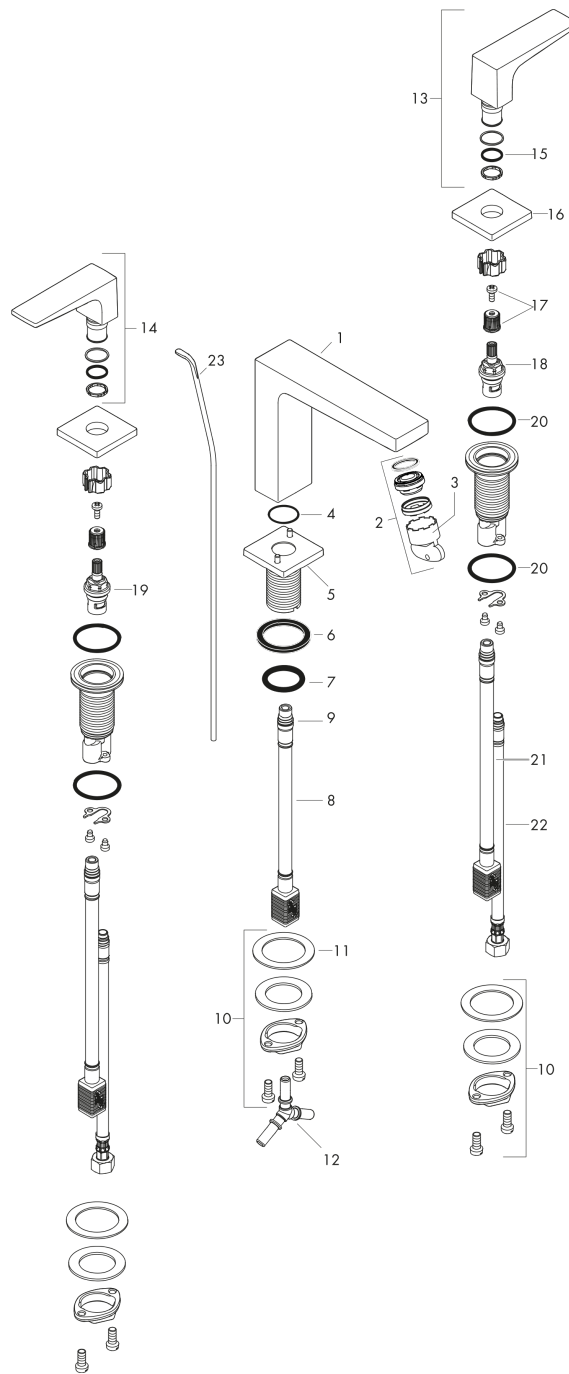

Metropol

Widespread Faucet 160 with Loop Handles and Pop-Up Drain, 1.2 GPM

Finishes : **chrome** Part no. : **74517001**

Description

Features

- Aerated spray
- Flow: 1.2 GPM (4.5 L/Min)
- 90° ceramic valves
- Includes pop-up drain

Item details

List Price

\$ 762.00

Technology

Compliance

Product image

Scale drawing

Metropol
Widespread Faucet 160 with Loop Handles and Pop-Up Drain, 1.2 GPM
 Finishes : **chrome** Part no. : **74517001**

Exploded drawing

Year of production: >07/18

Metropol

Widespread Faucet 160 with Loop Handles and Pop-Up Drain, 1.2 GPM

Finishes : **chrome** Part no. : **74517001**

Spare parts list

Year of production: >07/18

Pos.	Description	Part no.	Price	PU
1	spout 160 mm	93022000	-	1
2	aerator M24x1 (4,5 l/min)	93202000	-	1
3	service tool	95661000	-	1
4	O-ring 21x1,5	98219000	-	1
5	escutcheon for spout	92906000	-	1
6	flat seal	98749000	-	1
7	O-ring 26x4	92191000	-	1
8	connection hose 200 mm M10x1	92913000	-	1
9	O-ring 8x1,75	97827000	-	1
10	fixing set (Ø 28)	92909000	-	1
11	lever collar	97548000	-	1
12	hose connection angel	92905000	-	1
13	handle for cold water	92919000	-	1
14	handle for hot water	92918000	-	1
15	O-Ring 14x1,5	98201000	-	1
16	escutcheon	92915000	-	1
17	handle fixing set	98932000	-	1
18	shut off unit right closing	98817001	-	1
19	shut off unit left closing	95366001	-	1
20	O-ring 33x2,5	92907000	-	1
21	connection hose 400 mm M10x1	92914000	-	1
22	connection hose 18½" M8x0,75 3/8"	96321001	-	1
23	pull rod	96657000	-	1
a	pop up waste	88509000	-	1