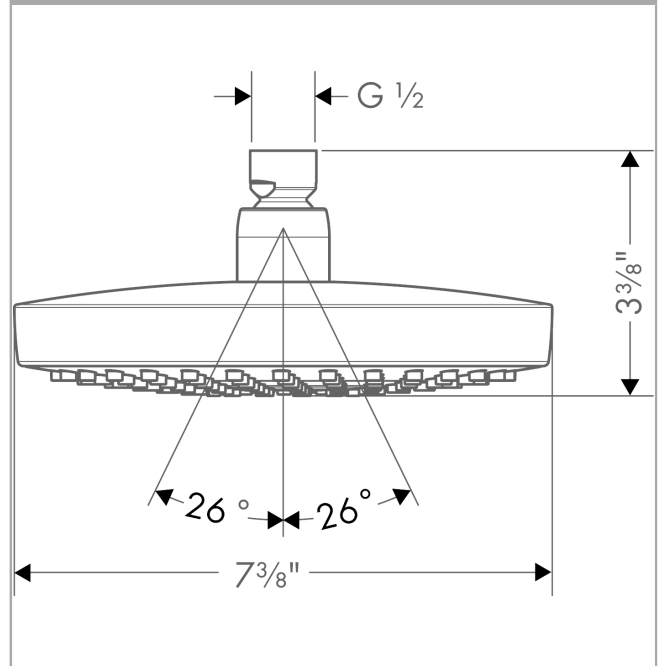

**Croma Select S  
Showerhead 180 2-Jet, 1.8 GPM**

Finishes : **brushed nickel** Part no. : **04388820**

**Description**

**Features**

- 147 no-clog spray channels
- Spray modes: Rain, IntenseRain
- Flow: 1.8 GPM (6.8 L/Min)
- Select button for comfortable alternation of spray modes
- Fully-finished matching spray face

**Item details**

List Price \$ 380.00

**Technology**

**Compliance**

**Product image**

**Scale drawing**

**Croma Select S**  
**Showerhead 180 2-Jet, 1.8 GPM**  
 Finishes : **brushed nickel** Part no. : **04388820**

Exploded drawing

Year of production: >01/18

**Croma Select S**  
**Showerhead 180 2-Jet, 1.8 GPM**  
 Finishes : **brushed nickel** Part no. : **04388820**

**Spare parts list**

Year of production: >01/18

Pos.	Description	Part no.	Price	PU
1	seal	98058000	-	1
2	filter	97735000	-	1
3	selector assy	98343001	-	1
4	O-ring 3x1	98384000	-	1
a	cover	98344000	-	1