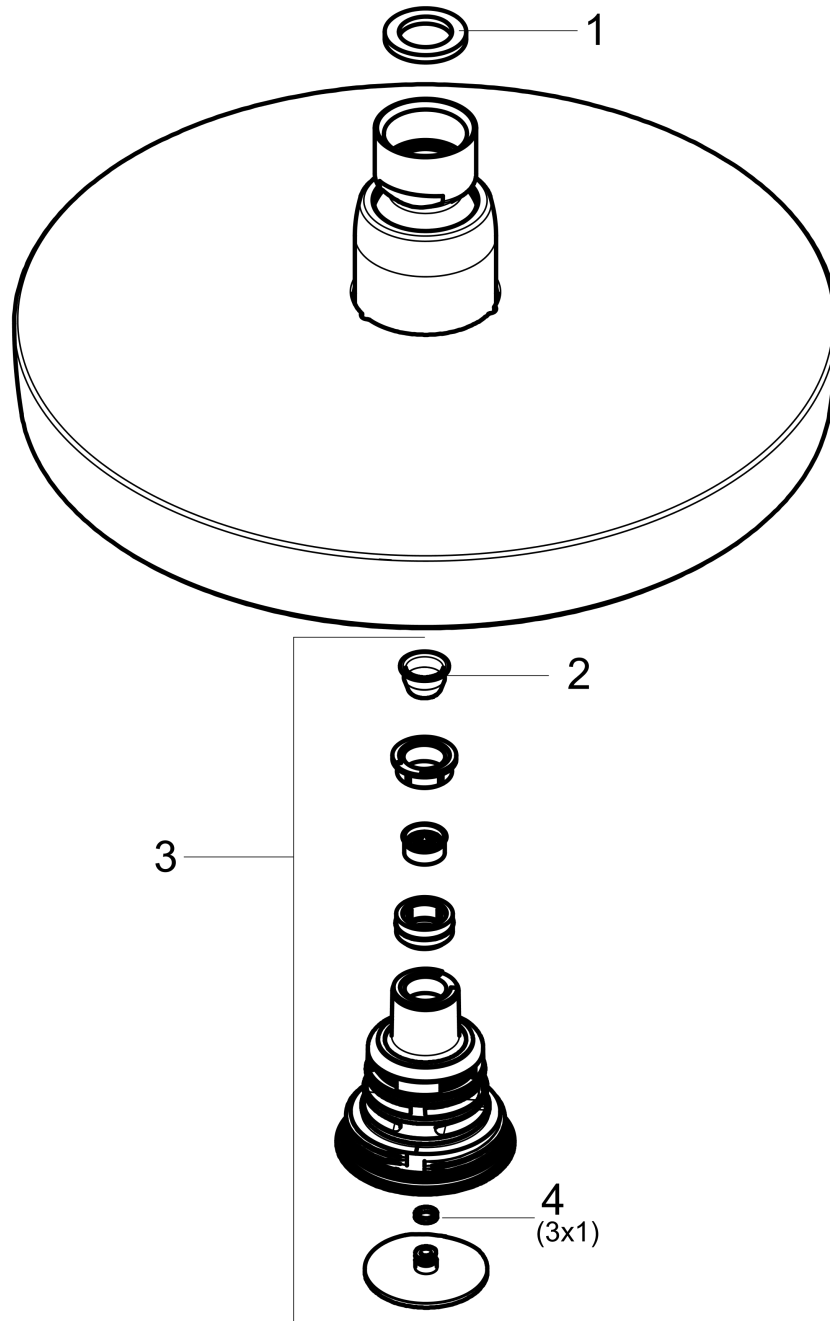

**Croma Select S  
Showerhead 180 2-Jet, 1.8 GPM**

Finishes : **brushed nickel** Part no. : **04388820**

**Description**

**Features**

- 147 no-clog spray channels
- Spray modes: Rain, IntenseRain
- Flow: 1.8 GPM (6.8 L/Min)
- Select button for comfortable alternation of spray modes
- Fully-finished matching spray face

**Item details**

List Price \$ 380.00

**Technology**

**Compliance**

**Product image**

**Scale drawing**

**Croma Select S**  
**Showerhead 180 2-Jet, 1.8 GPM**  
 Finishes : **brushed nickel** Part no. : **04388820**

Exploded drawing

Year of production: >01/18

**Croma Select S**  
**Showerhead 180 2-Jet, 1.8 GPM**  
 Finishes : **brushed nickel** Part no. : **04388820**

**Spare parts list**

Year of production: >01/18

Pos.	Description	Part no.	Price	PU
1	seal	98058000	-	1
2	filter	97735000	-	1
3	selector assy	98343001	-	1
4	O-ring 3x1	98384000	-	1
a	cover	98344000	-	1