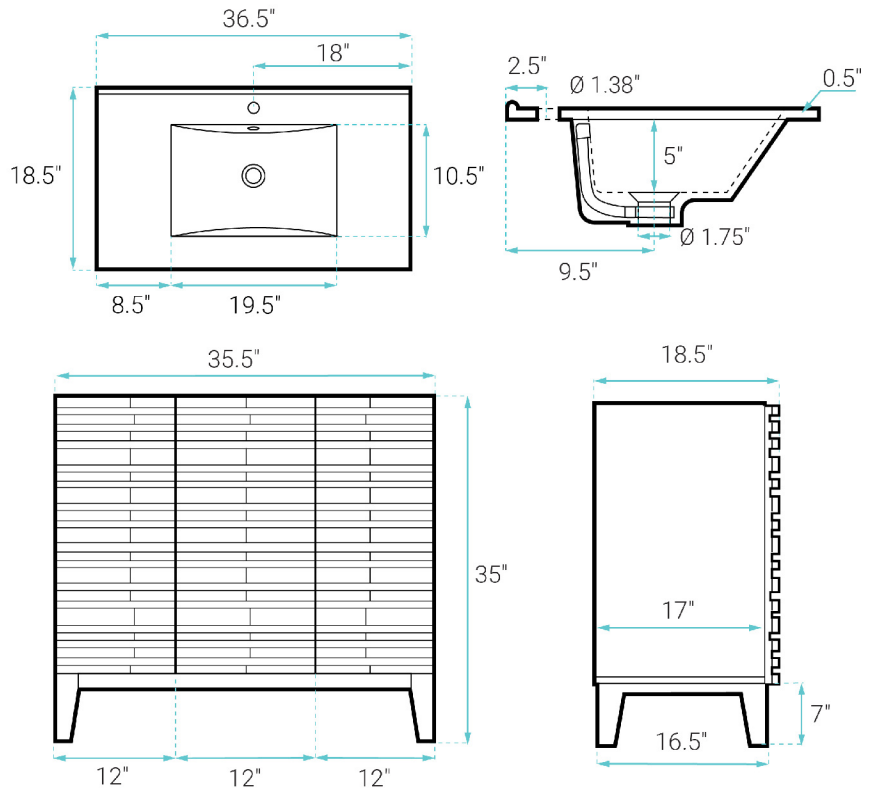

### FEATURES:

- Sleek, freestanding design
- Glazed ceramic, single sink
- Standard 1.75" drain hole
- Standard 1.38" faucet hole
- Chrome-finish overflow
- Wooden legs

### SPECIFICATIONS:

N.W: 91 lb.

W: 36.5" x D: 18.5" x H: 35.5"

Inner Sink: D: 10.5" x W: 19.5" x H: 5"