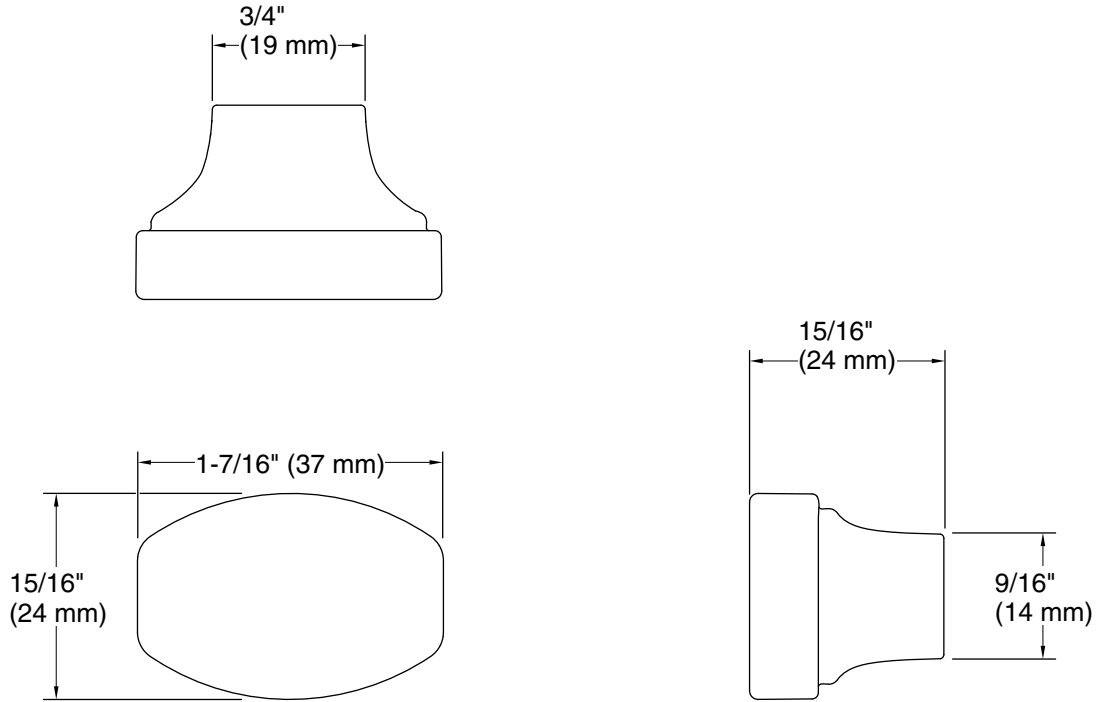

Features

- A selection of products within this collection is in stock and ready to ship. Please visit kallista.com/resources#ReadyToShip for the complete list of Ready-to-Ship products and finishes
- High-quality solid metal construction for durability and reliability
- Includes mounting hardware
- 1-7/16" (37 mm) width
- 15/16" (24 mm) height
- For use in bathroom or kitchen settings

Technical Information

All product dimensions are nominal.

Material: Brass