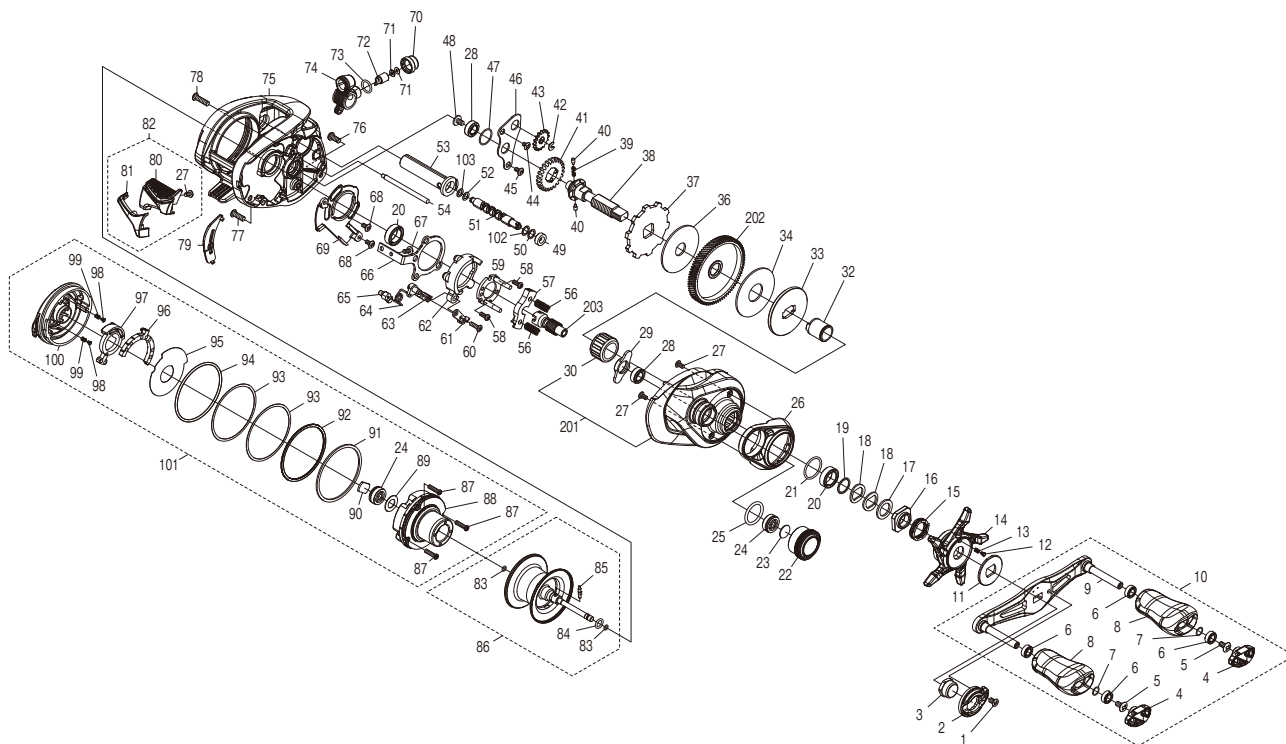

SHIMANO

Metanium DC

METDC70HGA

(51RL693A30X)

#	Part No.	Description	#	Part No.	Description	#	Part No.	Description
1	10DN7	Screw	38	10RW0	Drive Shaft	74	1469M	Line Guide Pawl Holder Assembly
2	1017T	Handle Nut Plate	39	10JDX	Idle Gear Spring	75	1469N	Frame Assembly
3	10SSU	Handle Nut	40	10HJF	Idle Gear Pin	76	10LZD	Screw
4	10RLX	Handle Knob Seal	41	10057	Idle Gear A	77	101GQ	Screw
5	10DQN	Screw	42	105NC	E Lock	78	103LN	Screw
6	104VX	Ball Bearing	43	10FNX	Idle Gear C	79	1000Z	Clutch Bar Guide
7	104FH	Washer	44	10MPF	Screw	80	10RLD	Clutch Button
8	10RMU	Handle Knob	45	10MT2	Screw	81	10RNZ	Clutch Button Cover
9	1469J	Handle Shank Assembly	46	1005S	Drive Shaft Retainer	82	100J3	Clutch Button Assembly
10	1469K	Handle Assembly	47	10SZ4	O Ring	83	10E7H	O Ring
11	101JC	Star Drag Click Plate	48	10PVT	Screw	84	10TNF	O Ring
12	10B27	Click Pin	49	10PXY	Bushing	85	10MD0	Spool Clutch Pin
13	10988	Click Spring	50	10GFG	Washer	86	1469P	Spool Assembly
14	144P8	Star Drag	51	10EET	Worm Shaft	87	141R6	Screw
15	10A78	Star Drag Spring	52	100T8	Washer	88	144NU	Digital Control Assembly
16	10A0B	Star Drag Nut	53	1005Z	Level Wind Guard	89	10B94	Bearing Seal
17	10J1N	Star Drag Spacer	54	1006J	Level Wind Guide	90	144NQ	Spacer B
18	10D60	Drag Spring Washer	56	144NZ	Yoke Spring	91	144NM	Washer
19	105PW	Bearing Washer	57	13T1S	Yoke	92	144NN	Washer
20	10EX8	Ball Bearing	58	10LVH	Screw	93	1024A	Washer
21	1027V	O Ring	59	144P7	Clutch Cam Retainer	94	144NL	O Ring
22	144P5	Cast Control Cap	60	10559	Screw	95	144NR	B Side Id Sticker
23	1057Q	Spacer B	61	10RWWM	Clutch Pawl B	96	1469Q	BR Dial Assembly
24	10S37	Ball Bearing	62	10SX6	Clutch Cam	97	1469R	DC Dial Assembly
25	10LA9	O Ring	63	10RV5	Clutch Pawl A	98	144NT	Click Pin
26	13YYW	Clutch Button Attachment	64	10N1Z	Clutch Pawl Spring	99	10T6Z	Click Spring
27	1055J	Screw	65	10RW0	Clutch Spring Holder	100	13YYT	B Side Plate
28	105BP	Ball Bearing	66	10RW8	Clutch Plate	101	1469S	B Side Plate Assembly
29	144NV	Retainer	67	103C0	Screw	102	10R3Z	Washer
30	1005E	Roller Clutch Bearing	68	100BD	Screw	103	10GFG	Washer
32	10BN3	Roller Clutch Inner Tube	69	10RW7	Clutch Guard	201	1469T	A Side Plate Assembly
33	10RW3	Pressure Plate	70	10FJB	Pawl Cap	202	13UYF	Drive Gear
34	10RWJ	Drag Washer	71	10CFW	Washer	203	1006A	Pinion Gear
36	10CJ1	Drag Washer	72	100BT	Line Guide Pawl			
37	1021K	Anti-Reverse Ratchet	73	108WQ	O Ring			