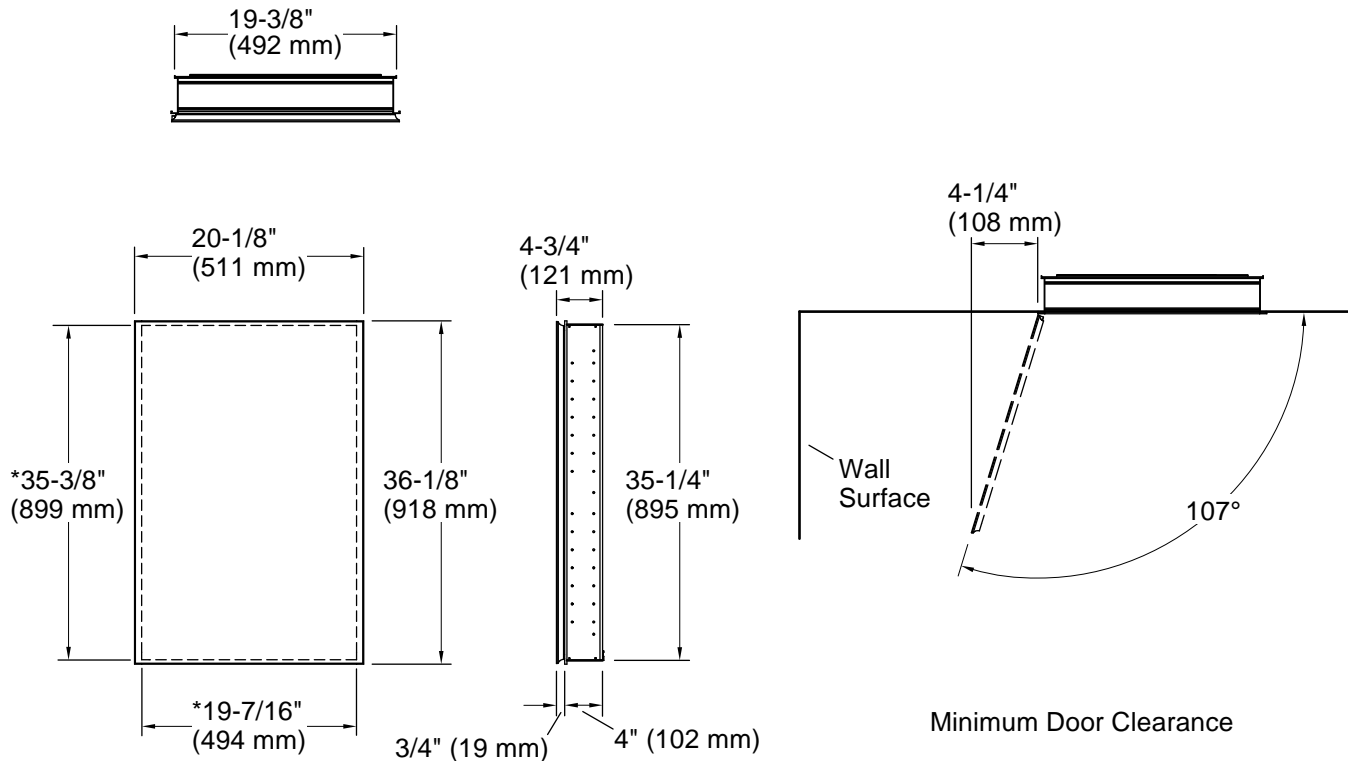

* Recess-Mount Cutout

Technical Information

All product dimensions are nominal.

Notes

Install this product according to the installation guide.

When determining the height of the medicine cabinet, ensure the mirrored door will clear all obstacles (such as a faucet). A minimum distance of 3" (76 mm) is required.

For surface-mount, use anchors (not provided) rated for the loaded weight of this product.