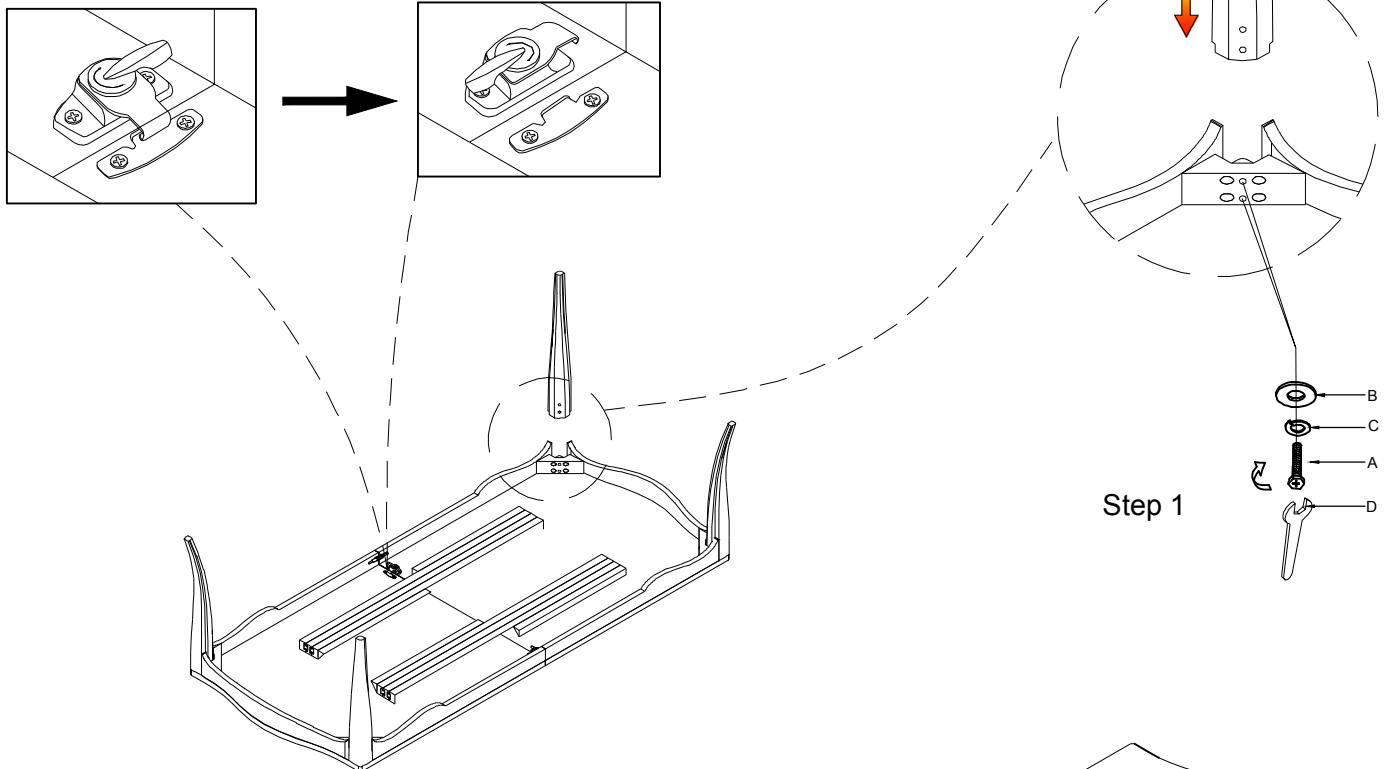

Read all instruction and study the drawing carefully before starting the assembly process.

HARDWARE PACK

NO.	DRAWING	DESCRIPTION	SIZE	QTY
A		Bolt	$\frac{5}{16}$ "x2- $\frac{1}{2}$ "	8pcs
B		Flat washer	$\frac{5}{16}$ "x19x2	8pcs
C		Lock washer	$\frac{5}{16}$ "x12x3	8pcs
D		Hex wrench	12mm	1pc

PART LIST

NO.	DRAWING	DESCRIPTION	QTY
①		Table top	1pc
②		leaf	1pc
③		Leg	4pcs

TABLE LOCK
Closed position

TABLE LOCK
Open position

Step 1

Step 2

ASSEMBLY INSTRUCTION

Item: 6900-75200-89 Leg Dining Table w/1-22in leaf