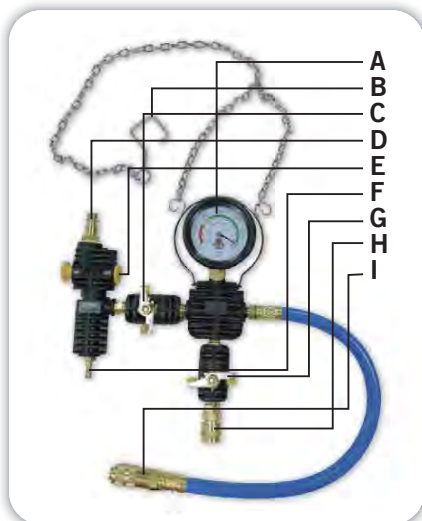

2. SPECIFICATION

PRESSURE PUMP	
Pump material	Nylon 6-6
Gauge reading	0-2.5 kg / cm ² (35 psi)
Hose length	535mm
Max.Pressure for hose	200 psi

CONNECTOR R123/R124	
Number	2A
Color	Black
Material	Nylon 6-6

CONNECTOR R123/R125	
Number	2B
Color	Blue
Material	Nylon 6-6

STEEL TEST CAPS	
Number	No. 3 - No.5
Color	Silver
Material	Steel
Surface finish	Chrome

NYLON TSET CAPS	
Number	No. 6 - No.22
Material	Nylon 6-6
Coupling material	Free cutting copper
Surface finish	Chrome
O-ring material	NBR