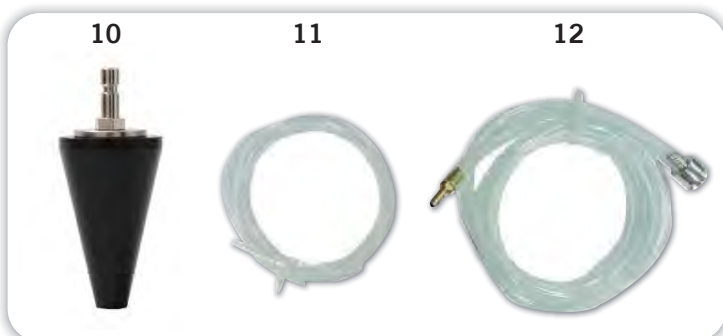

CONNECTOR R123/R125	
Number	2B
Color	Blue
Material	Nylon 6-6

STEEL TEST CAPS	
Number	No. 3 - No.5
Color	Silver
Material	Steel
Surface finish	Chrome

NYLON TSET CAPS	
Number	No. 6 - No.22
Material	Nylon 6-6
Coupling material	Free cutting copper
Surface finish	Chrome
O-ring material	NBR

VACUUM PUMP	
A	Vacuum Gauge 0 to -76 inHg
B	Hook
C	Air Control Valve
D	Air Supply
E	Air Switch
F	Air Bleeding Exit Port
G	Coolant Control Valve
H	Coolant Hose Connector
I	Coupling for Adapter

No.10	Universal cone-shape adapter
No.11	Air bleeding hose
No.12	Coolant hose