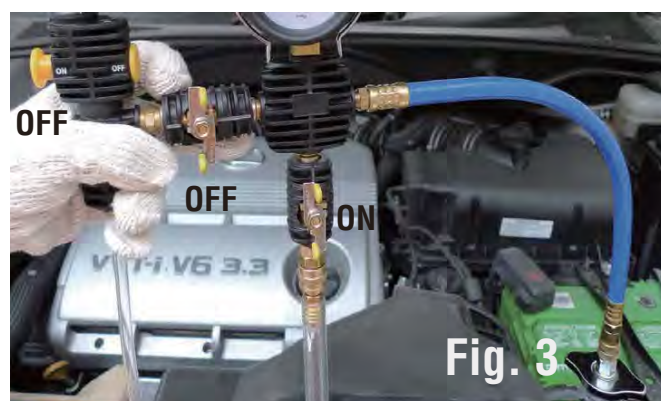

Fig. 2

Fig. 3

3.2 INSTRUCTION – Leakage Test

I. COOLING SYSTEM LEAKAGE TEST

- 1) Choose a suitable adapter and screw it onto the radiator filler neck.
- 2) Connect the pressure tester to the adapter.
- 3) Pump pressure to the range between 10 and 15 psi (Fig. 4).
- 4) Check if the gauge reading moves. If it does, there could be leaks in the cooling system.