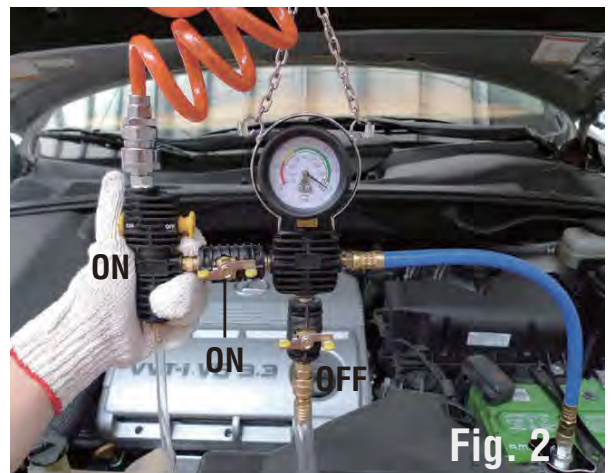

3.1 INSTRUCTION - Vacuum-Type Coolant Refilling

I. CREAT A VACUUM IN THE COOLING SYSTEM

- 1) Drain coolant from the radiator.
- 2) Hook the gauge underneath the car's hood.
- 3) Connect an air line to Air Supply (D).
- 4) Connect the Universal con-shaped adapter (No. 10) or a suitable adapter onto the radiator filler neck (as in Figure 1).
- 5) Turn on the Air Switch (E) and Air Control Valve (C), while Coolant Control Valve (G) remains off, to create a vacuum in the cooling system (as in Figure 2).
- 6) When the pressure falls into the range between -50 and -60 cmHg (-20 and -25 inHg), turn off the Air Control Valve (G) and then Air Switch (E).
- 7) Leave the gauge on the radiator for approximately 10 mins to check if there are leaks in the cooling system before refilling new coolant.

Fig. 1

II. REFILL NEW COOLANT

- 8) Connect the Coolant Hose (No. 12) to the Coolant Hose Connector (H).
- 9) Put the other end of the hose into a container filled with pre-mixed new coolant.
- 10) Turn on the Coolant Control Valve (G) (while the Air Control Valve (C) and Air Switch (E) remain off), coolant will be introduced into the radiator immediately (as in Figure 3).
- 11) The refilling process is completed when the gauge reads zero.
- 12) Before putting the gauge back to the case, remove the residual coolant in the gauge.

Fig. 2

Fig. 3

3.2 INSTRUCTION – Leakage Test

I. COOLING SYSTEM LEAKAGE TEST

- 1) Choose a suitable adapter and screw it onto the radiator filler neck.
- 2) Connect the pressure tester to the adapter.
- 3) Pump pressure to the range between 10 and 15 psi (Fig. 4).
- 4) Check if the gauge reading moves. If it does, there could be leaks in the cooling system.