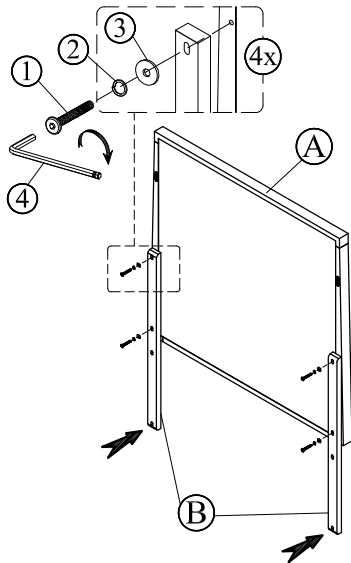

OPTION 1: DRESSER MOUNTING

STEP #1: