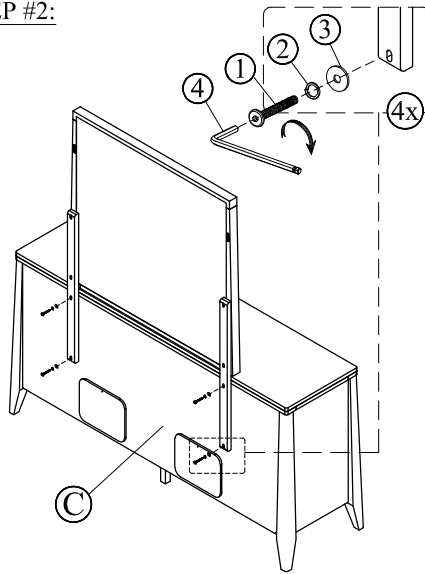

SUMIRE DRESSER MIRROR

ASSEMBLY INSTRUCTIONS

BOX #1
A. DRESSER MIRROR 1 PC
B. MIRROR SUPPORT 2 PCS
* MIRROR HARDWARE PACK

BOX #2
C. DRESSER 1PC
(SOLD SEPARATELY)

HARDWARE KIT PACKED IN BOX #1

NO.	DESCRIPTION	IMAGE	QUANTITY
1	ALLEN BOLT (6x45mm)		8 PCS
2	LOCK WASHER (M9)		8 PCS
3	FLAT WASHER (M8)		8 PCS
4	ALLEN KEY		1 PC

OPTION 1: DRESSER MOUNTING

STEP #1:

STEP #2:

STEP #3:

OPTION 2: WALL MOUNTING

STEP #1:

STEP #2:

* WALL MOUNTING HARDWARE NOT INCLUDED

STEP #3: