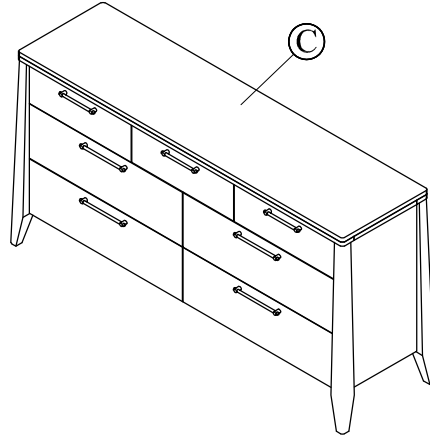

## ASSEMBLY INSTRUCTIONS

**BOX #1**  
**A. DRESSER MIRROR** 1 PC  
**B. MIRROR SUPPORT** 2 PCS  
 \* MIRROR HARDWARE PACK

**BOX #2**  
**C. DRESSER** 1PC  
 (SOLD SEPARATELY)

### HARDWARE KIT PACKED IN BOX #1

NO.	DESCRIPTION	IMAGE	QUANTITY
1	ALLEN BOLT (6x45mm)		8 PCS
2	LOCK WASHER (M9)		8 PCS
3	FLAT WASHER (M8)		8 PCS
4	ALLEN KEY		1 PC