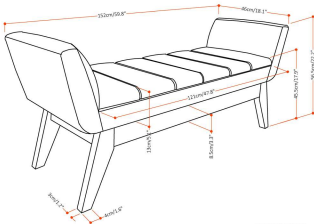

### DUVALL EXTRA WIDE OTTOMAN BENCH

Net Weight: 32 (lbs)