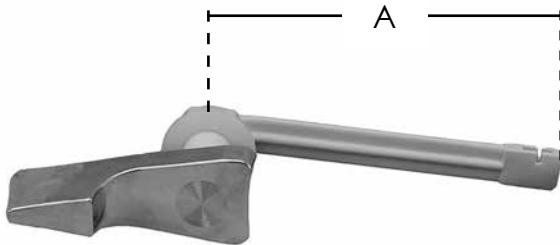

SPECIFICATION SUBMITTAL SHEET

JONES STEPHENS CORPORATION

DECORATIVE TANK TRIP LEVERS FOR AMERICAN STANDARD

features & benefits:

- 4" arm

This product and others like it can be found in the Jones Stephens catalog. Call today to order your catalog or download it from our website:
www.plumbest.com

PART NO.	DESCRIPTION	FINISH	A
<input type="checkbox"/> T01031	Plastic arm, spud and nut for beaded chain	PB ABS	4"
<input type="checkbox"/> T01032	Plastic arm, spud and nut for beaded chain	WHITE ABS	4"
<input type="checkbox"/> T01033	Plastic arm, spud and nut for beaded chain	BONE ABS	4"