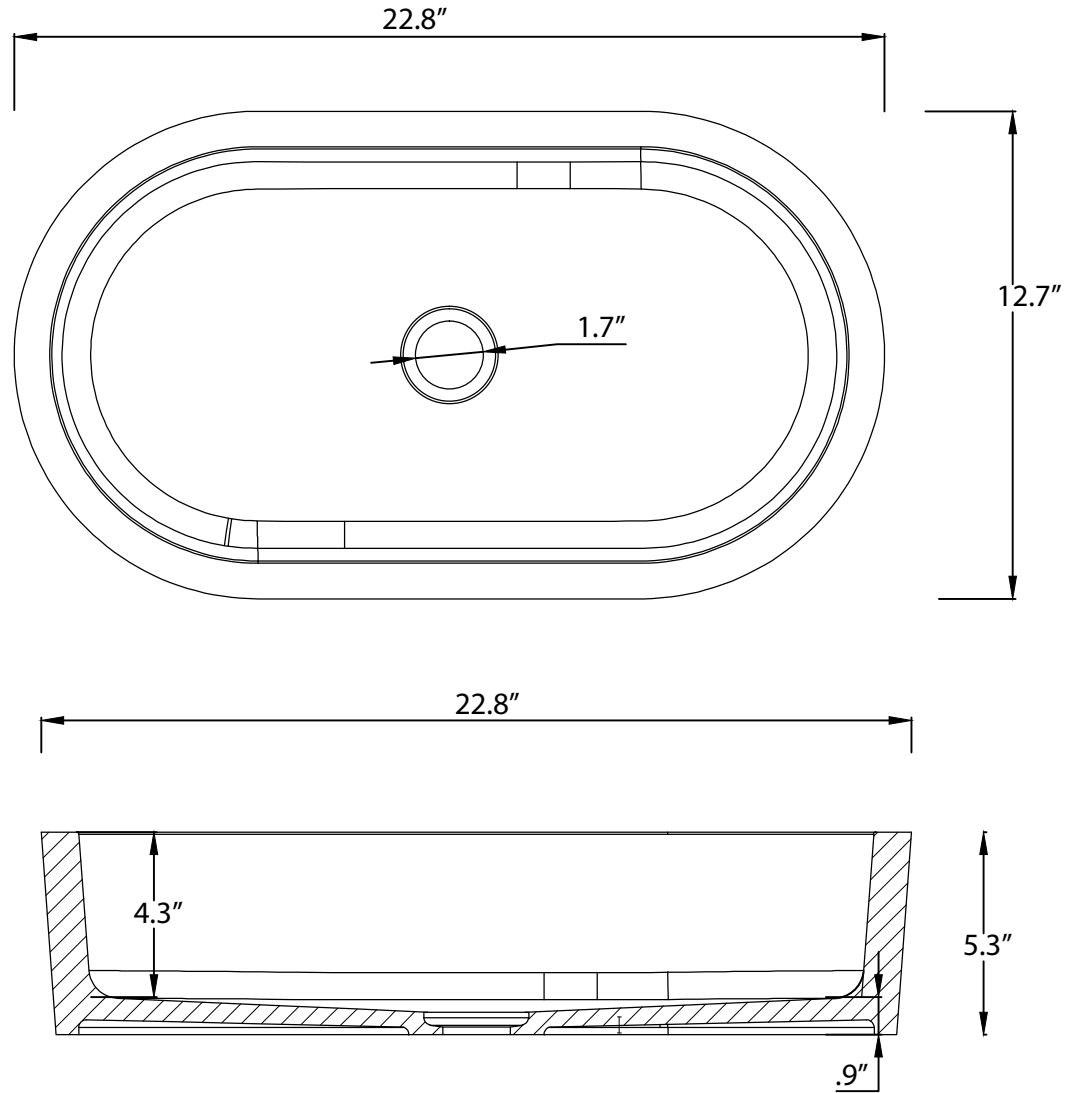

ANZZI™

LS-AZ607

LS-AZ8241

ANZZI™ Stone  
Bathroom Lavatroy  
Vessel Sink

Length: 22.8" Height:  
5.3 in. Weight: 59.5  
lbs Finish: White  
Matte

www.ANZZI.com  
1-844-44-ANZZI

Perfection is our Tradition™