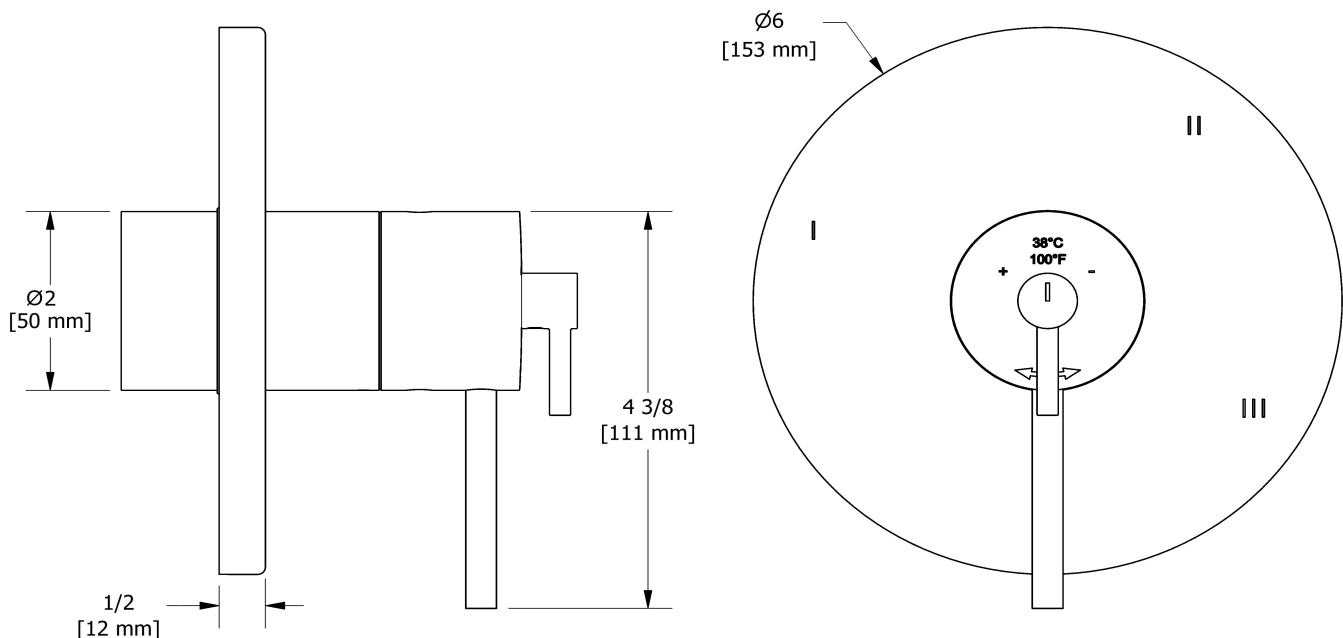

Sizes, models and finishes may differ from those presented.

Warranty

This **Riobel Inc.** product you have purchased carries a Limited Lifetime Warranty on the chrome, PVD finish, blacks and all working parts and is guaranteed from the initial purchase date against all manufacturing defects. All other finishes, including plastic components, are guaranteed for one year. All electric and/or electronic parts are covered by a 5-year limited warranty.

Customer Service

Ontario, West Canada : 888-287-5354 Quebec, Maritimes, United States : 866-473-8442