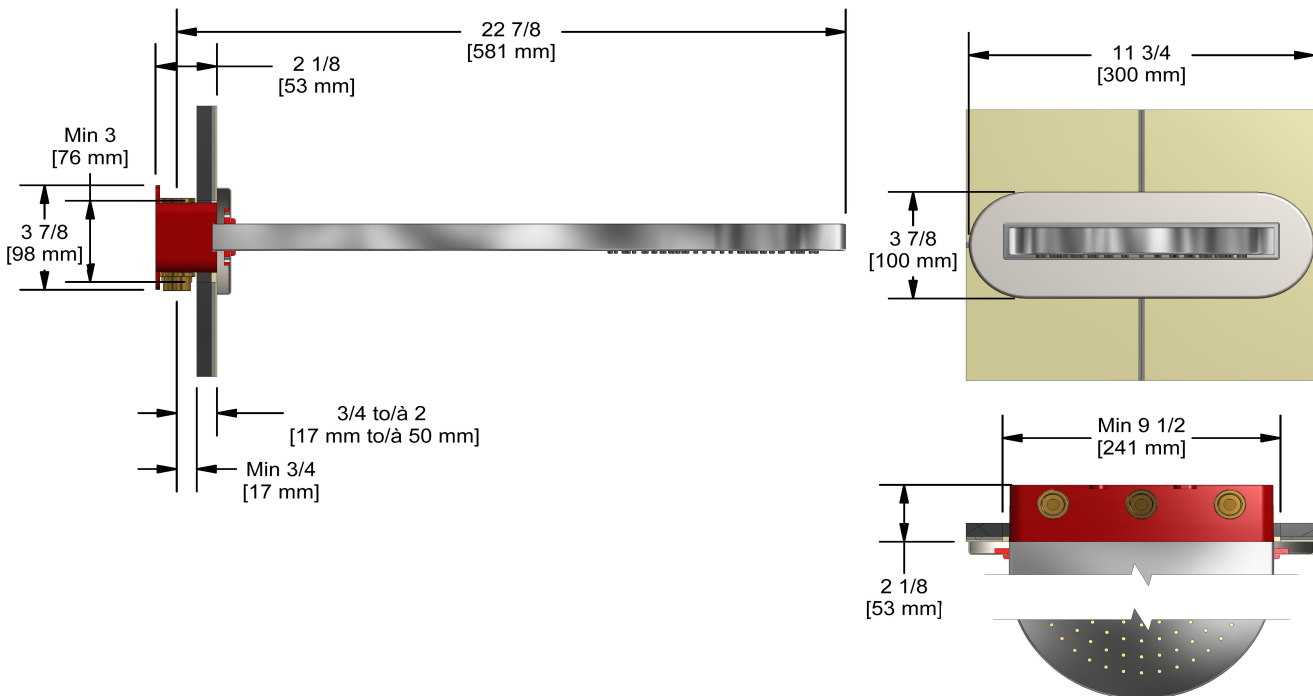

Sizes, models and finishes may differ from those presented.

Warranty

This **Riobel Inc.** product you have purchased carries a Limited Lifetime Warranty on the chrome, PVD finish, blacks and all working parts and is guaranteed from the initial purchase date against all manufacturing defects. All other finishes, including plastic components, are guaranteed for one year. All electric and/or electronic parts are covered by a 5-year limited warranty.

Customer Service

Ontario, West Canada : 888-287-5354 Quebec, Maritimes, United States : 866-473-8442