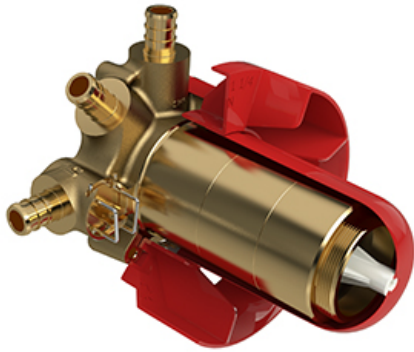

## Customer Service

Ontario, West Canada : 888-287-5354 Quebec, Maritimes, United States : 866-473-8442

3-way Type T/P coaxial valve rough without cartridge  
 PEX  
**R45-SPEX**