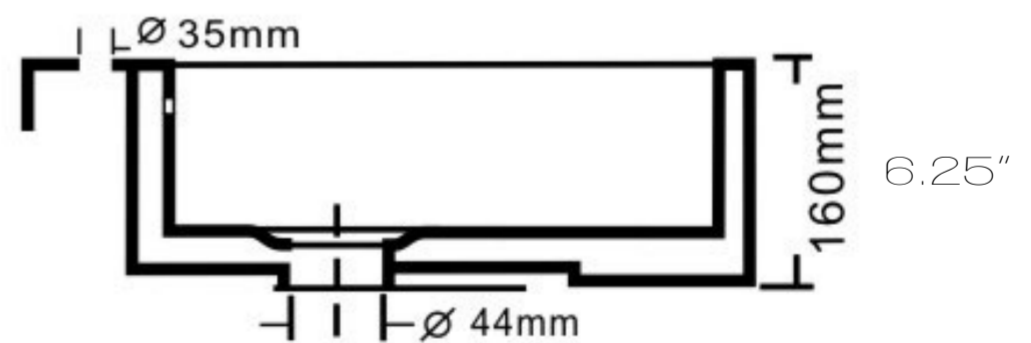

# LS-AZ130

VITRUVIUS Series

VESSEL SINK

SINGLE FAUCET HOLE

Overflow Included

White Vitreous China

For more information visit [www.ANZZI.com](http://www.ANZZI.com) or call us at 1-844-44-ANZZI.