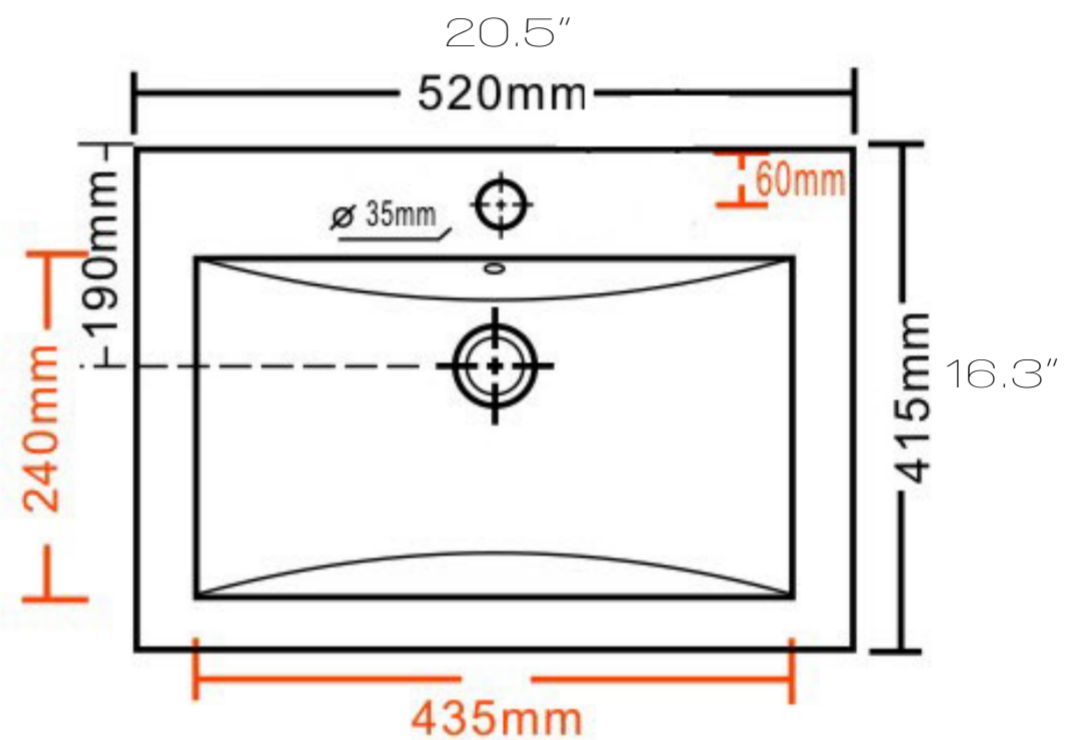

# LS-AZ130

VITRUVIUS Series

VESSEL SINK

SINGLE FAUCET HOLE

Overflow Included

White Vitreous China

For more information visit [www.ANZZI.com](http://www.ANZZI.com) or call us at 1-844-44-ANZZI.