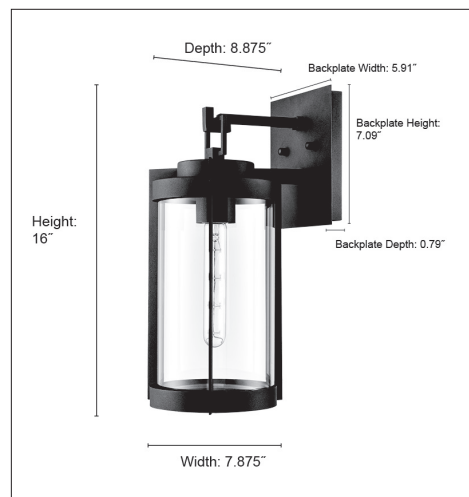

91511

ELLWAY ONE LIGHT OUTDOOR WALL MOUNT

**FINISH**

TBK - Textured Black

**DIMENSIONS**

Width 7.875"  
Height 16"  
Depth 8.875"  
Backplate Width 5.91"  
Backplate Height 7.09"  
Backplate Depth 0.79"  
Weight 4.25 lbs

# Bulbs 1-Medium  
Bulb Base Medium (E26)  
Watts per Bulb 100W  
Voltage 120V  
Total Wattage 100W  
Bulbs Included No

**CERTIFICATION**

ETL Listed Wet Location

**ITEM NUMBER**

SKU's 91511 TBK

91511 TBK

Millennium Lighting  
105 Declaration Drive  
McDonough, GA 30253  
[www.millenniumlighting.com](http://www.millenniumlighting.com)