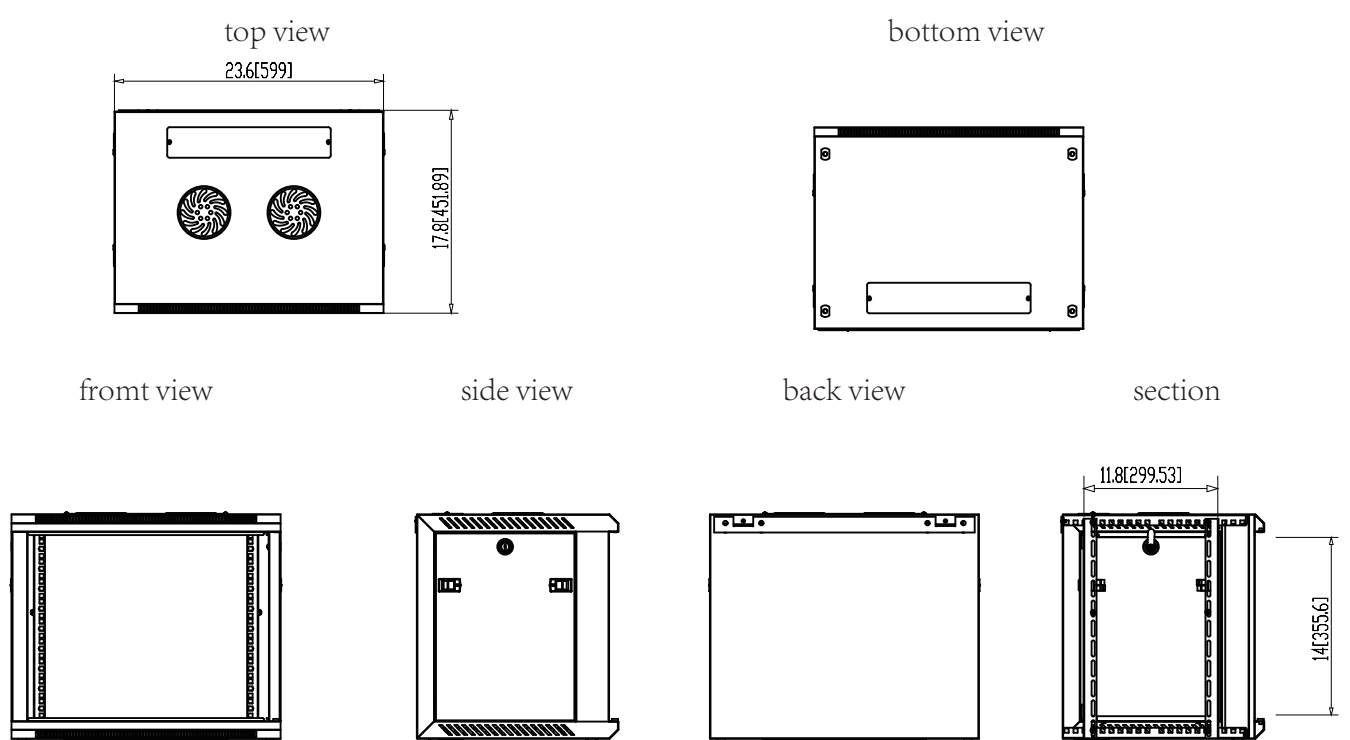

wallmounted network cabinet ,  
 size : 600\*450\*9U . welded construction ,  
 front door glass door . fan included.  
 side panel removable, payload:60KG.  
 Packing with white foam in corners  
 and put in outer carton for shipping.

Model	Desc
600*450*6U	wallmounted network cabinet , size : 600*450*6U . welded construction , front door glass door . fan included. side panel removable, payload:60KG.Packing with white foam in corners and put in outer carton for shipping.
600*450*9U	wallmounted network cabinet , size : 600*450*9U . welded construction , front door glass door . fan included. side panel removable, payload:60KG.Packing with white foam in corners and put in outer carton for shipping.
600*450*12U	wallmounted network cabinet , size : 600*450*12U . welded construction , front door glass door . fan included. side panel removable, payload:60KG.Packing with white foam in corners and put in outer carton for shipping.
600*450*15U	wallmounted network cabinet , size : 600*450*15U . welded construction , front door glass door . fan included. side panel removable, payload:60KG.Packing with white foam in corners and put in outer carton for shipping.