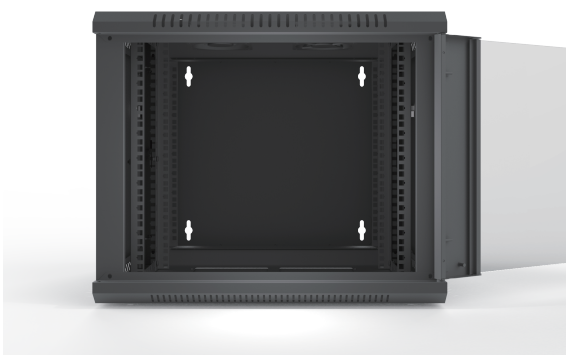

wallmounted network cabinet ,  
 size : 600\*450\*9U . welded construction ,  
 front door glass door . fan included.  
 side panel removable, payload:60KG.  
 Packing with white foam in corners  
 and put in outer carton for shipping.

Model	Desc
600*450*6U	wallmounted network cabinet , size : 600*450*6U . welded construction , front door glass door . fan included. side panel removable, payload:60KG.Packing with white foam in corners and put in outer carton for shipping.
600*450*9U	wallmounted network cabinet , size : 600*450*9U . welded construction , front door glass door . fan included. side panel removable, payload:60KG.Packing with white foam in corners and put in outer carton for shipping.
600*450*12U	wallmounted network cabinet , size : 600*450*12U . welded construction , front door glass door . fan included. side panel removable, payload:60KG.Packing with white foam in corners and put in outer carton for shipping.
600*450*15U	wallmounted network cabinet , size : 600*450*15U . welded construction , front door glass door . fan included. side panel removable, payload:60KG.Packing with white foam in corners and put in outer carton for shipping.