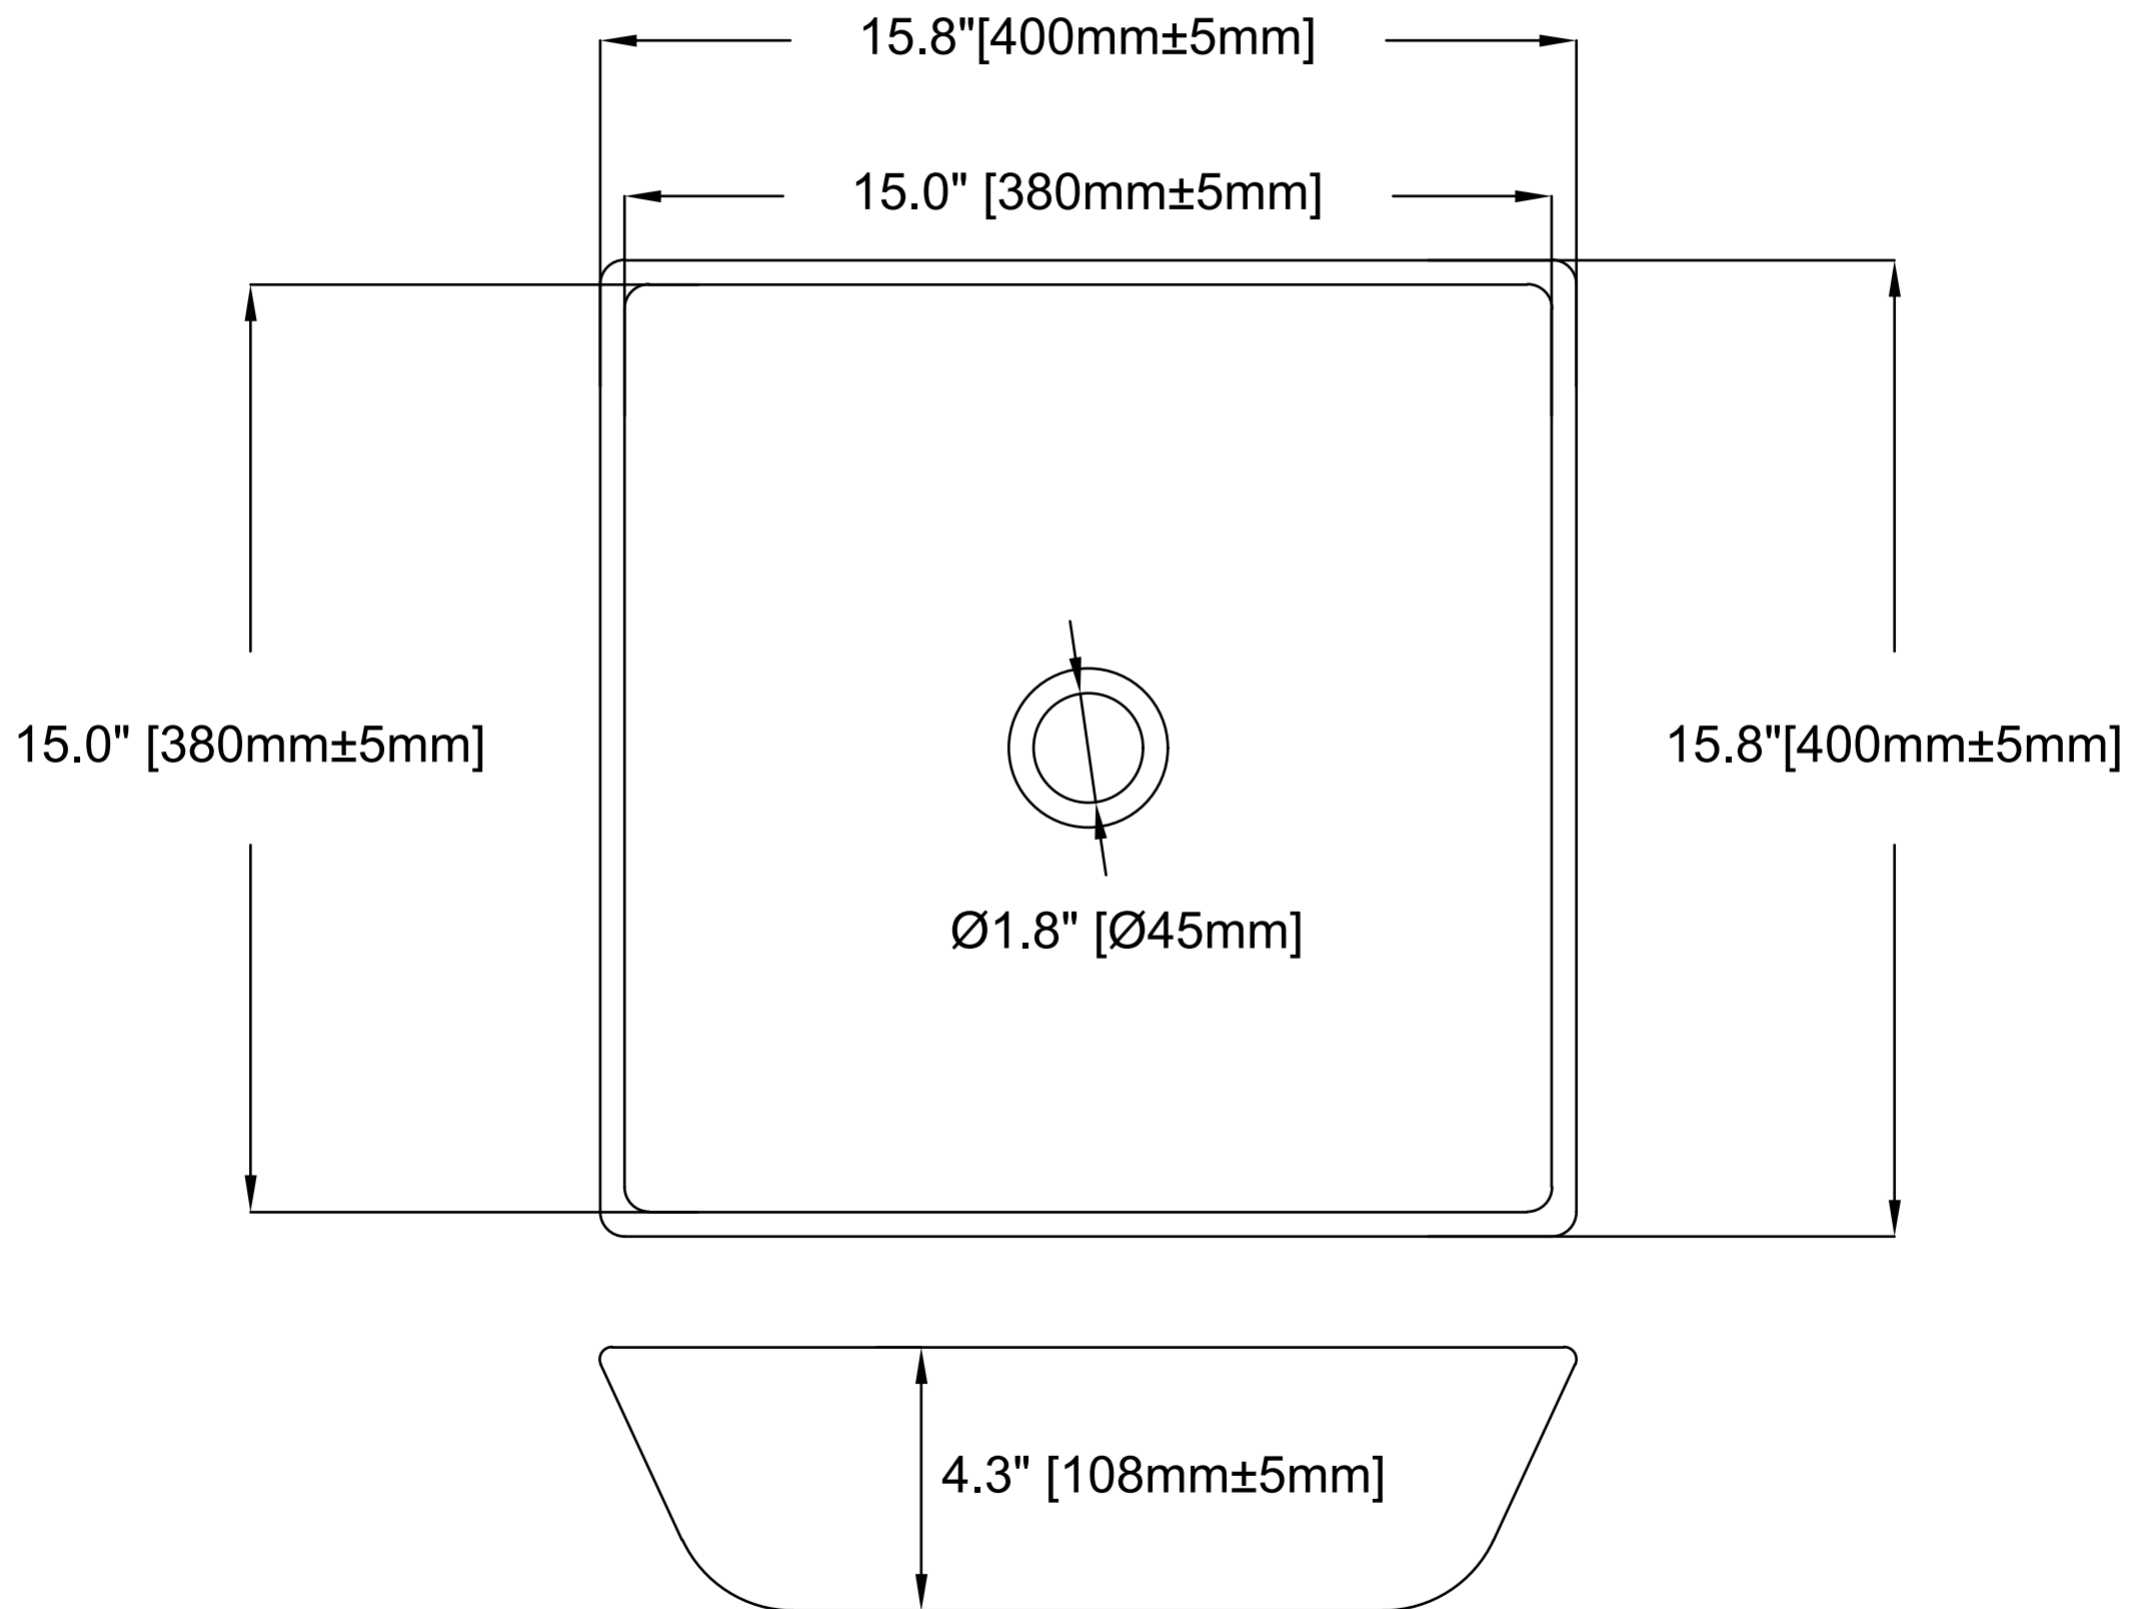

LS-AZ912

BATHROOM VESSEL SINK

HAVE QUESTIONS? CALL 305-614-4070 OR VISIT [ANZZI.COM](https://www.anzzi.com)