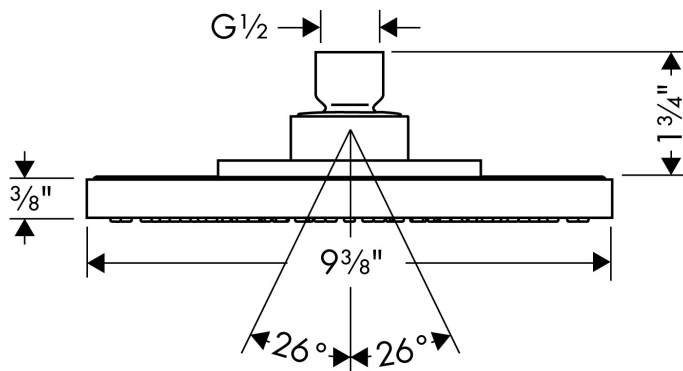

Brand hansgrohe
Art. Name **Raindance S** Showerhead 240 1-Jet, 1.75 GPM
Art. Nr. 26927821
Surface brushed nickel
Pos. 1

Product Picture

Drawing

Technology

Features

- Spray modes: Rain
- 180 no-clog spray channels
- Fully-finished matching spray face