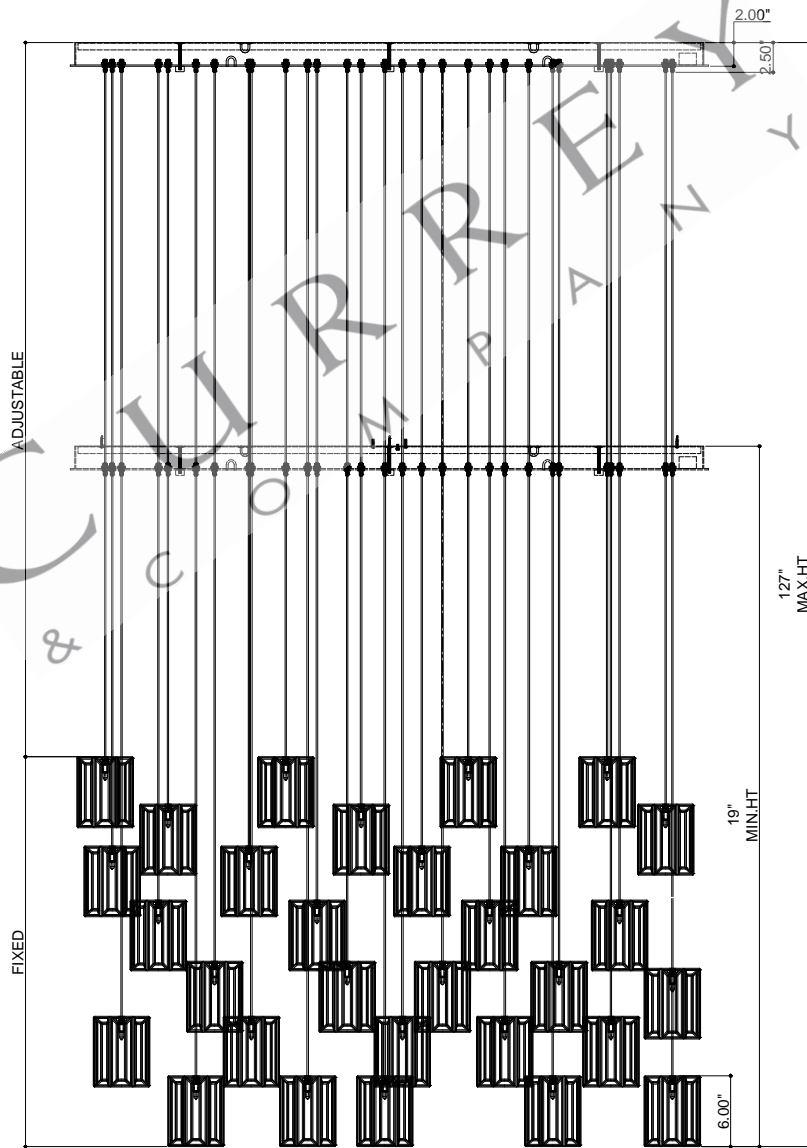

CANOPY DETAIL

- 18\"/>
- 16.5\"/>
- 5.5\"/>

TOP VIEW

FRONT VIEW

9000-0893

ALL WORK © 2021 CURREY & COMPANY