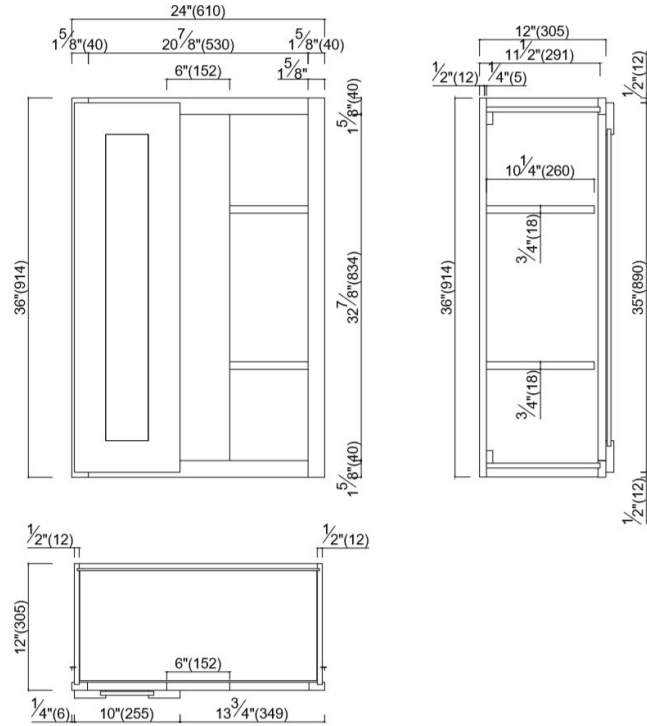

Brookings Fully Assembled Shaker Blind Wall Kitchen Cabinet 24x36x12 White

SPECIFICATIONS

MATERIAL CONSTRUCTION:	Wood
WOOD SPECIES:	Maple
ASSEMBLED DIMENSIONS:	36" H x 24" L x 12" D
ASSEMBLED WEIGHT:	48.5 lbs.
KITCHEN CABINET TYPE:	Blind Wall
MOUNTING TYPE:	Wall Mount
CONSTRUCTION TYPE:	Face Frame
HINGE STYLE:	Soft Close
DOOR STYLE:	1 Maple shaker door
NUMBER OF DRAWERS:	0
DRAWER DIMENSIONS 1:	N/A
DRAWER DIMENSIONS 2:	N/A
DRAWER DIMENSIONS 3:	N/A
DWR BOX MATERIAL:	N/A
DWR CONSTRUCTION:	N/A
DWR GLIDE:	
FAKE DWR QTY:	0
FAKE DWR LOCATION:	N/A

NUMBER OF SHELVES:	2
SHELF STYLE:	N/A
ADJUSTABLE SHELVES:	Yes
SHELF ADJUSTIBILITY INCREMENTS:	2.5"
SHELF DIMENSIONS:	N/A" W x 10.75" D
SHELF THICKNESS:	0.75"
SHELF MATERIAL:	N/A
FACE FRAME MATERIAL:	Maple
SIDES MATERIAL:	Plywood
BOTTOM MATERIAL:	Plywood
BACK PANEL MATERIAL:	Plywood
BACK BRACE MATERIAL:	Wood
TOE KICK INSET WIDTH:	N/A